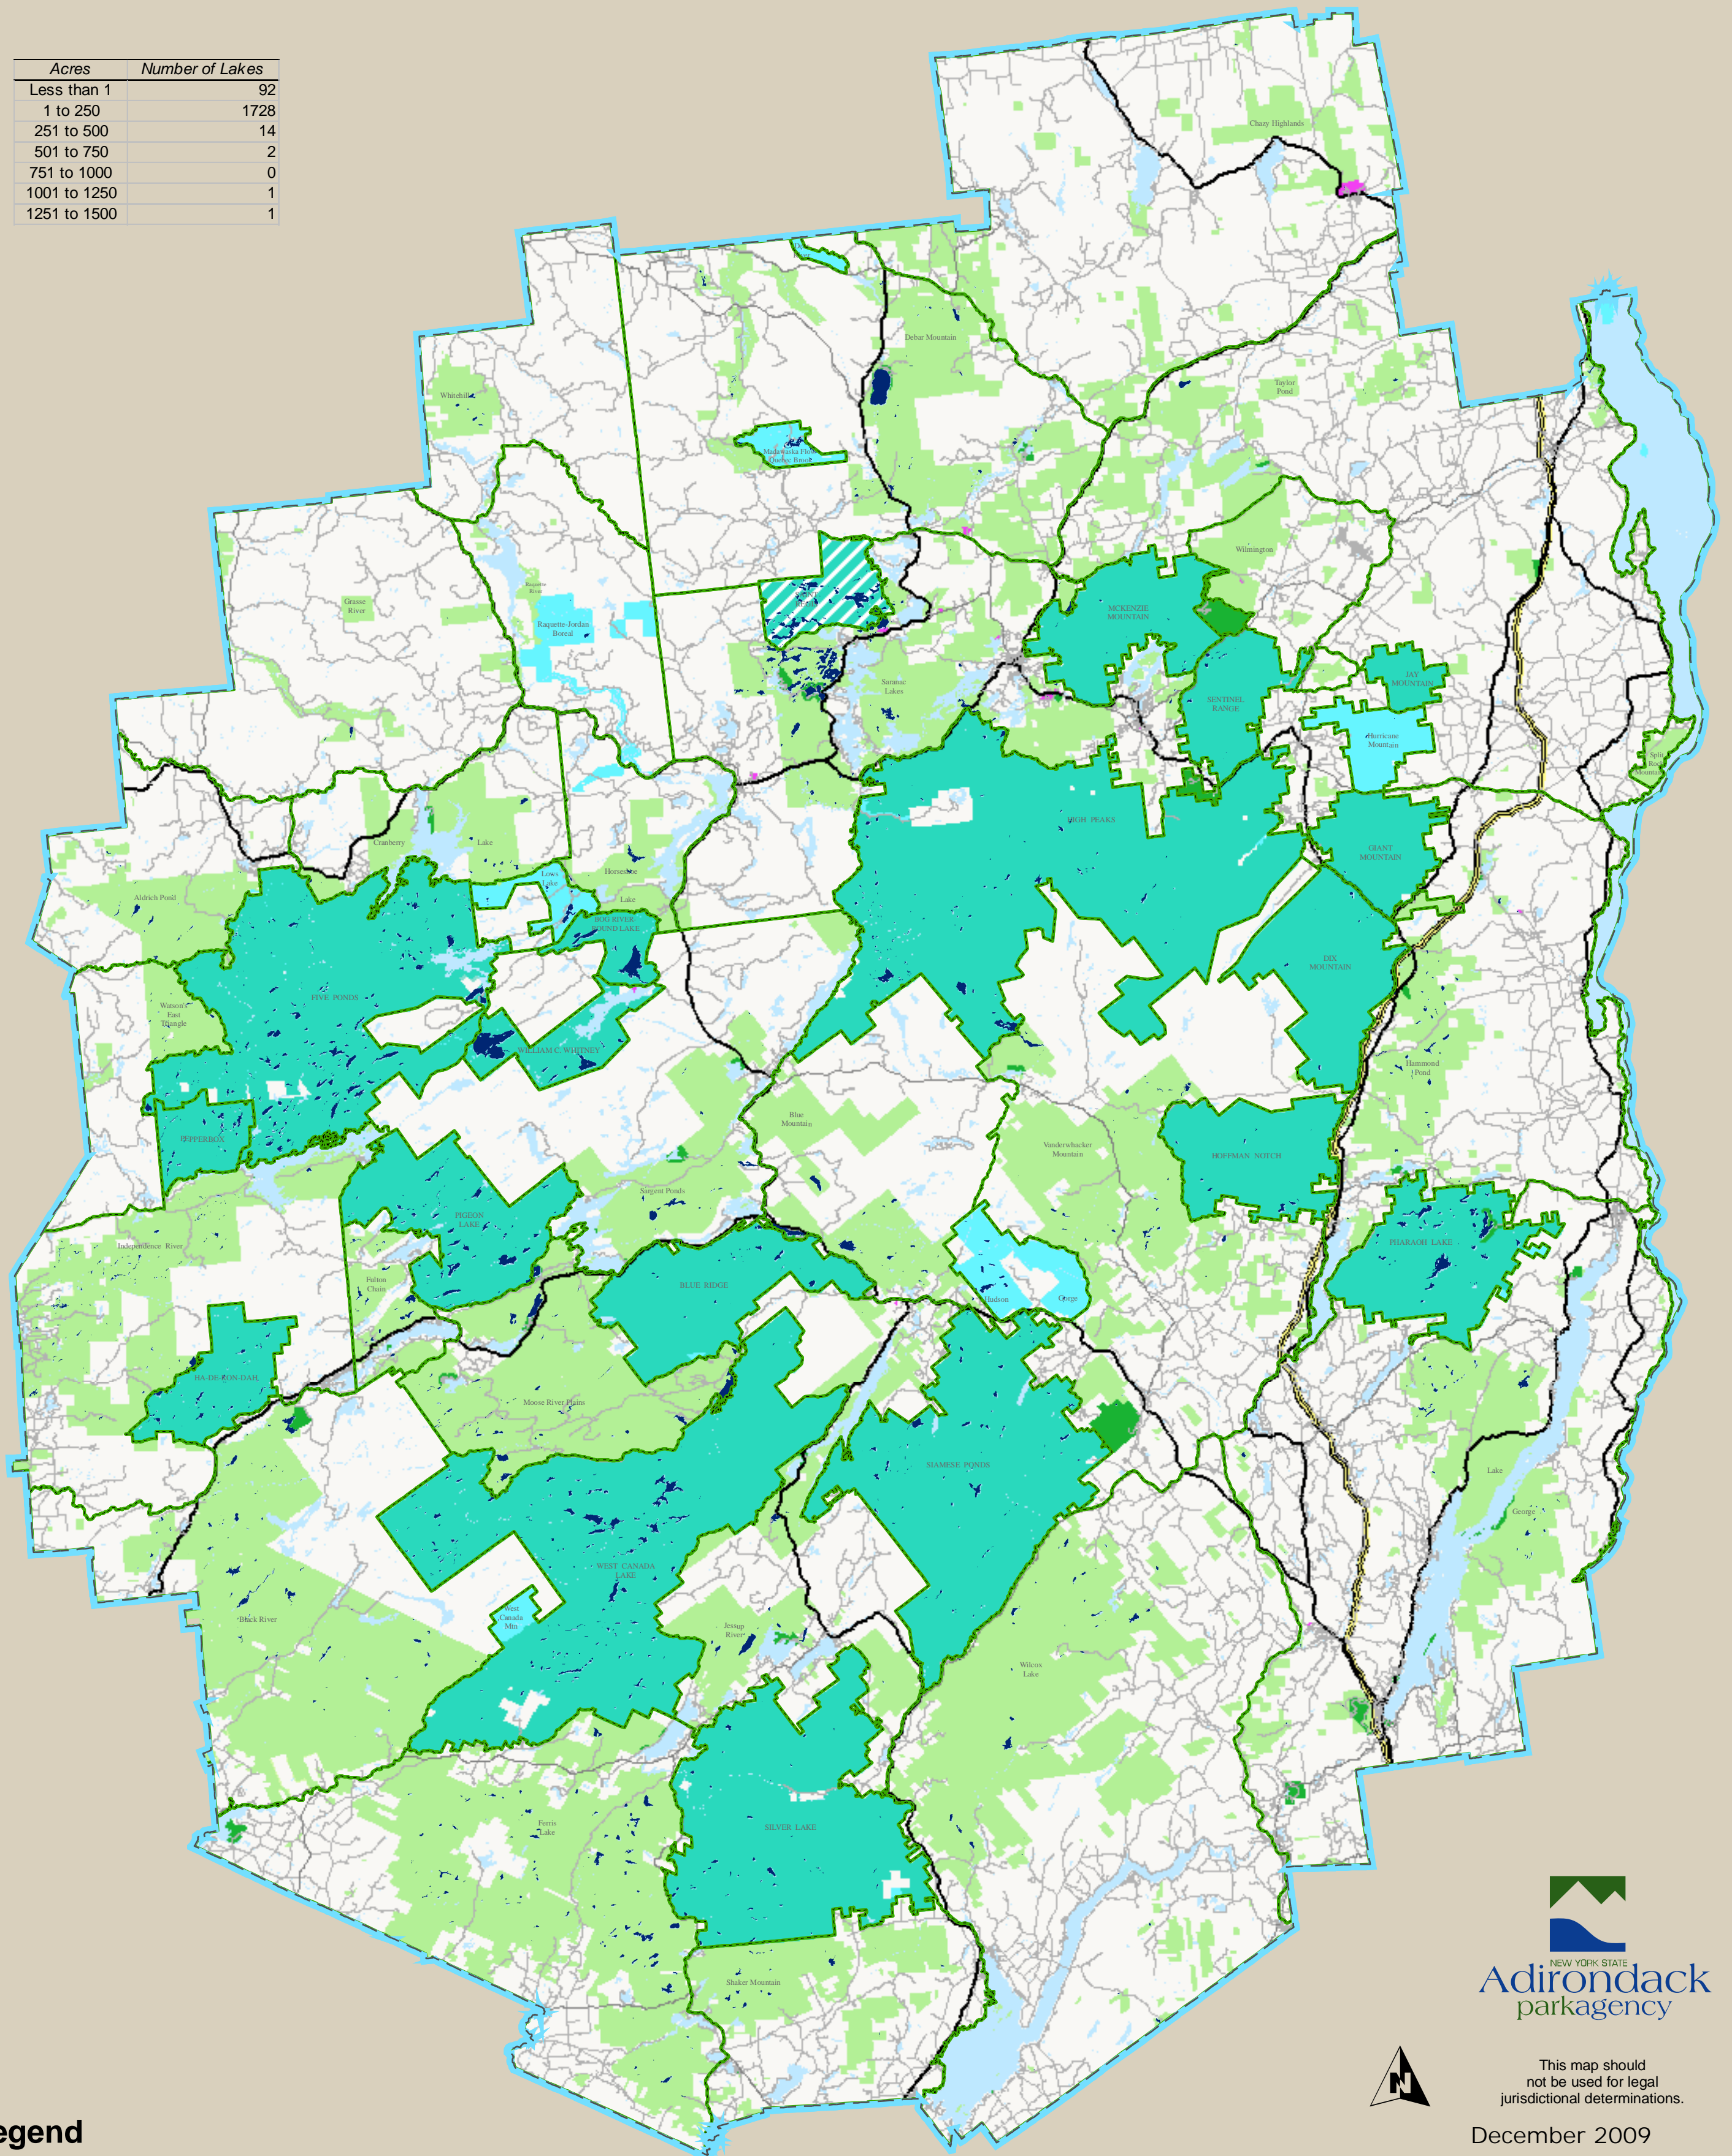

# Lakes and Ponds Entirely Surrounded by Forest Preserve

Acres	Number of Lakes
Less than 1	92
1 to 250	1728
251 to 500	14
501 to 750	2
751 to 1000	0
1001 to 1250	1
1251 to 1500	1

## Legend

- |   |                            |             |                      |
|---|----------------------------|-------------|----------------------|
| Forest Preserve Unit Management Planning Boundaries     | <b>Land Classification</b> | Primitive   | State Administrative |
| Water Bodies Entirely Surrounded by the Forest Preserve | Wilderness                 | Wild Forest |                      |
| Canoe Area  | Intensive Use              |             |                      |

This map should not be used for legal jurisdictional determinations.

December 2009

0 4.5 9 Miles

Mapping accuracy based on 1:24,000 scale.