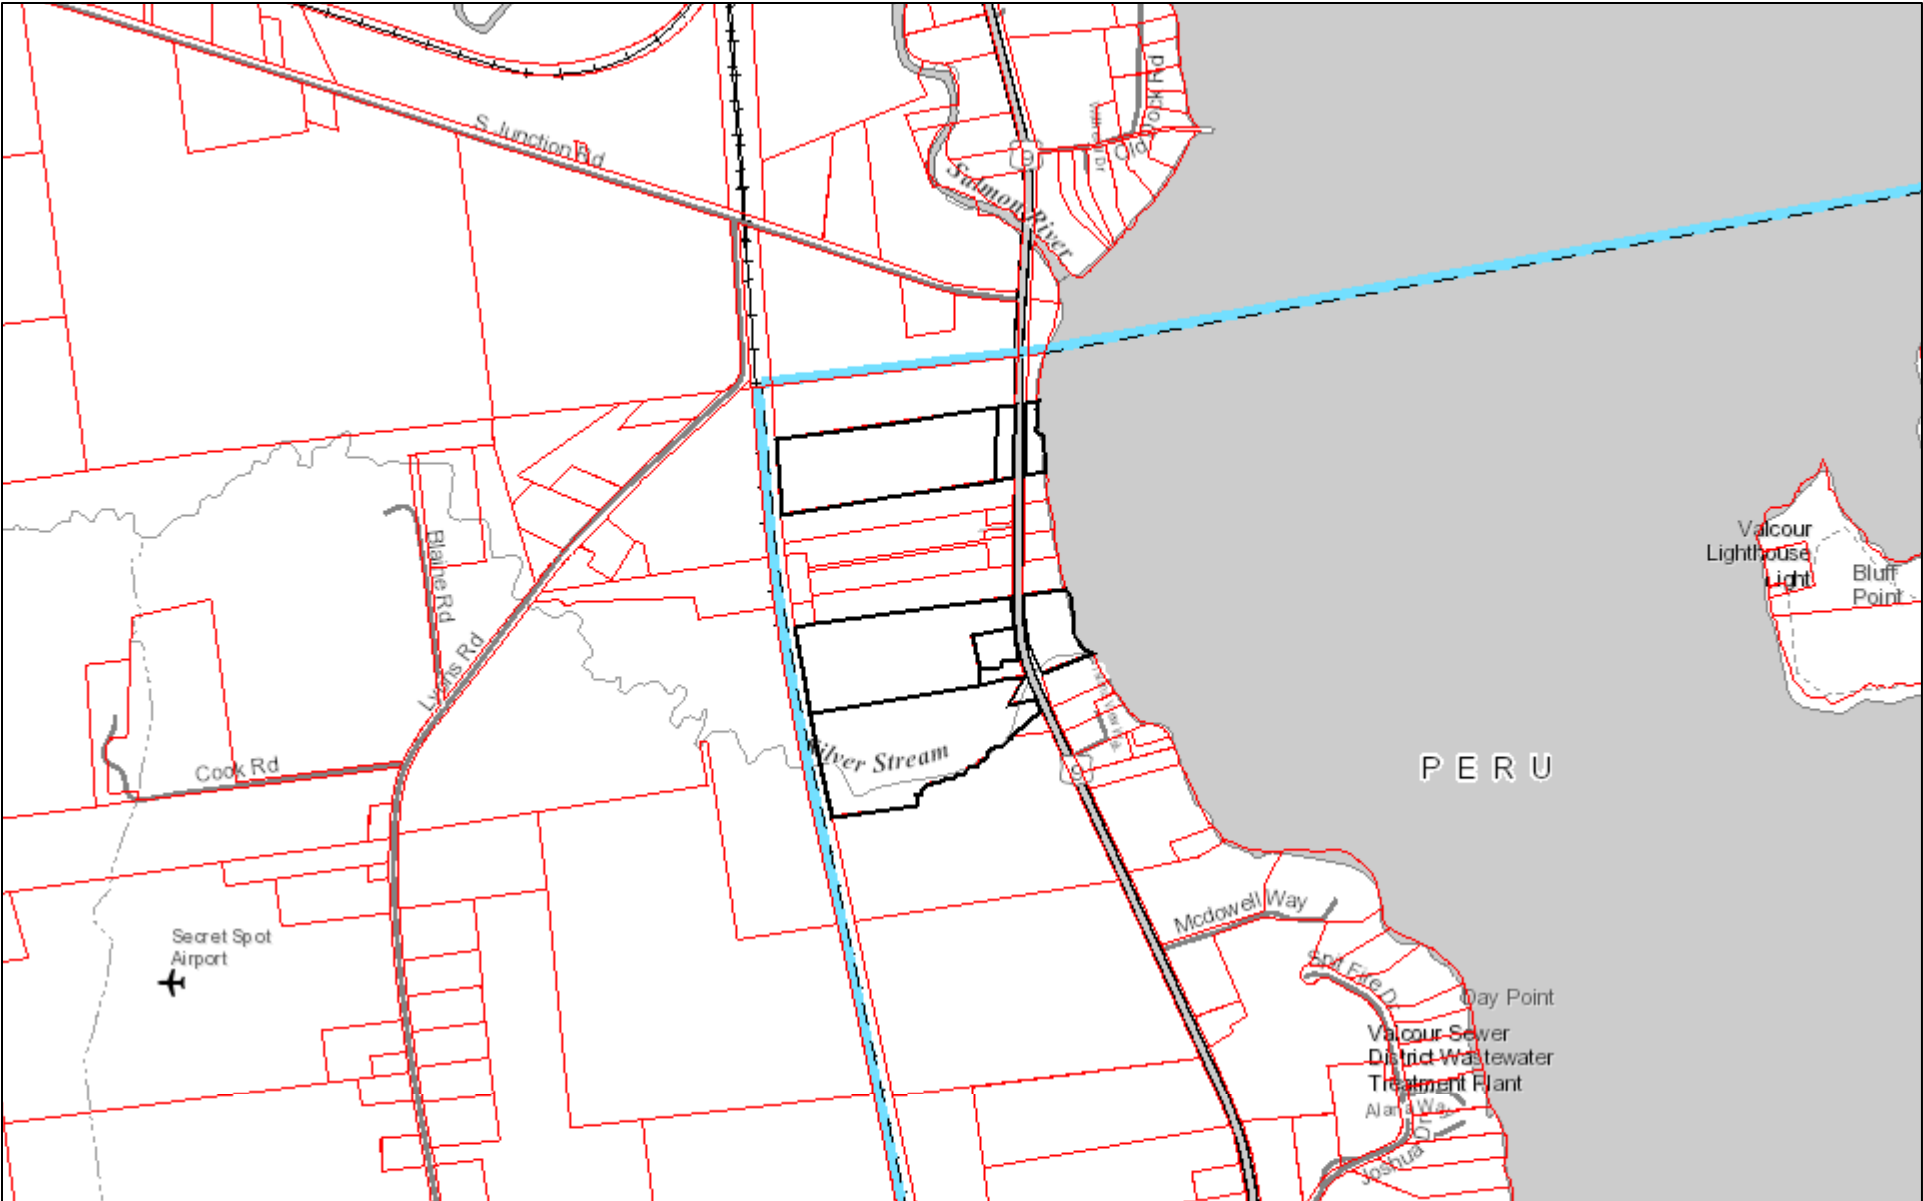

P2024-0152: Location Map Tax Map Nos. 258.-2-12, 13.1, 13.3, 13.4, 2.1, 2.2, 2.3

6/13/2024, 12:54:42 PM This is advisory only, not to be used to confirm exact boundary location or for determining Agency jurisdiction.

- Temp Highlight Parcel(s)
- Parcels 2022
- Park Boundary Blueline

NYS Adirondack Park Agency