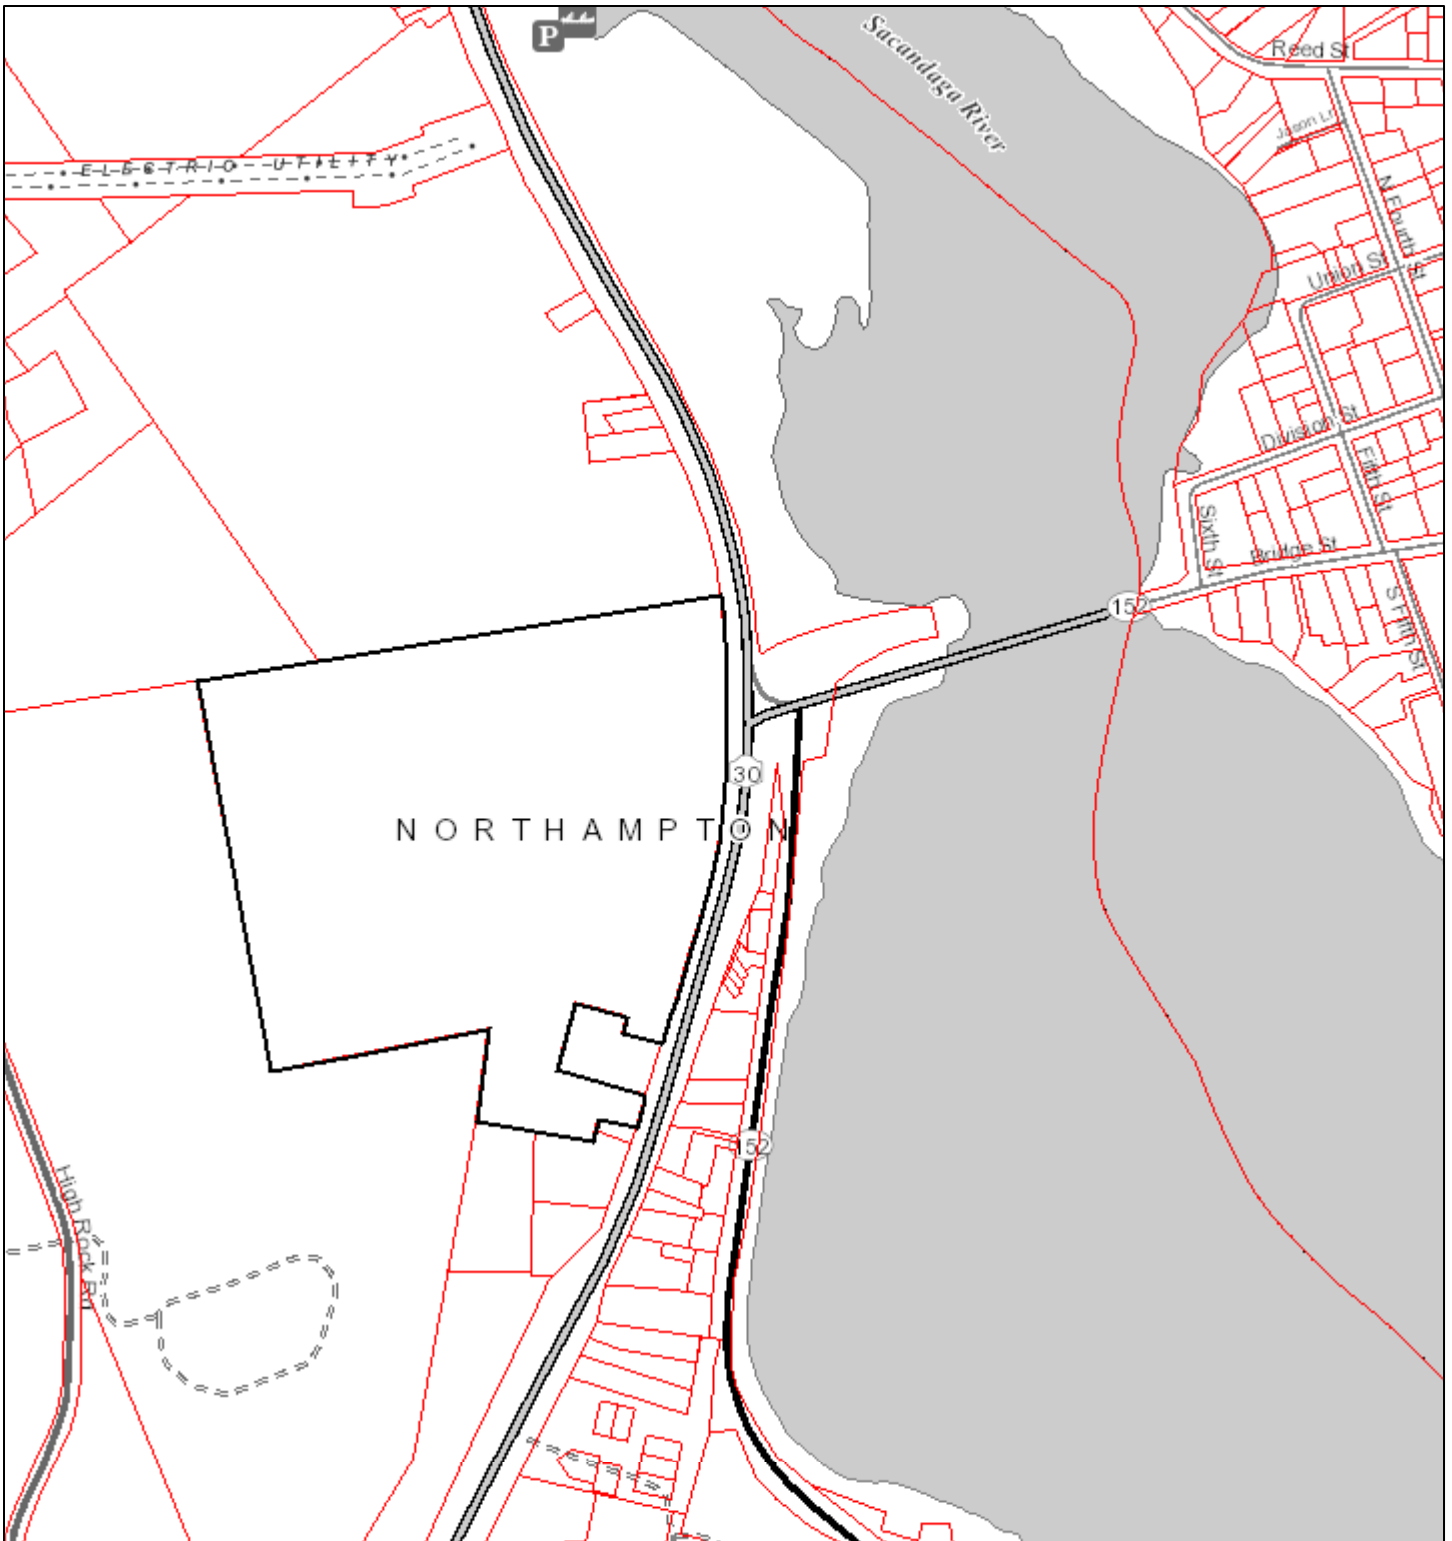

# P2024-0210 Great Sacandaga Lake Discovery Center

8/8/2024, 10:08:05 AM

This is advisory only, not to be used to confirm exact boundary location or for determining Agency jurisdiction.

1:9,028

- Temp Highlight Parcel(s)
- Parcels 2022
- Park Boundary Blueline

Coordinate System: WGS 1984 Web Mercator Auxiliary Sphere

NYS Adirondack Park Agency