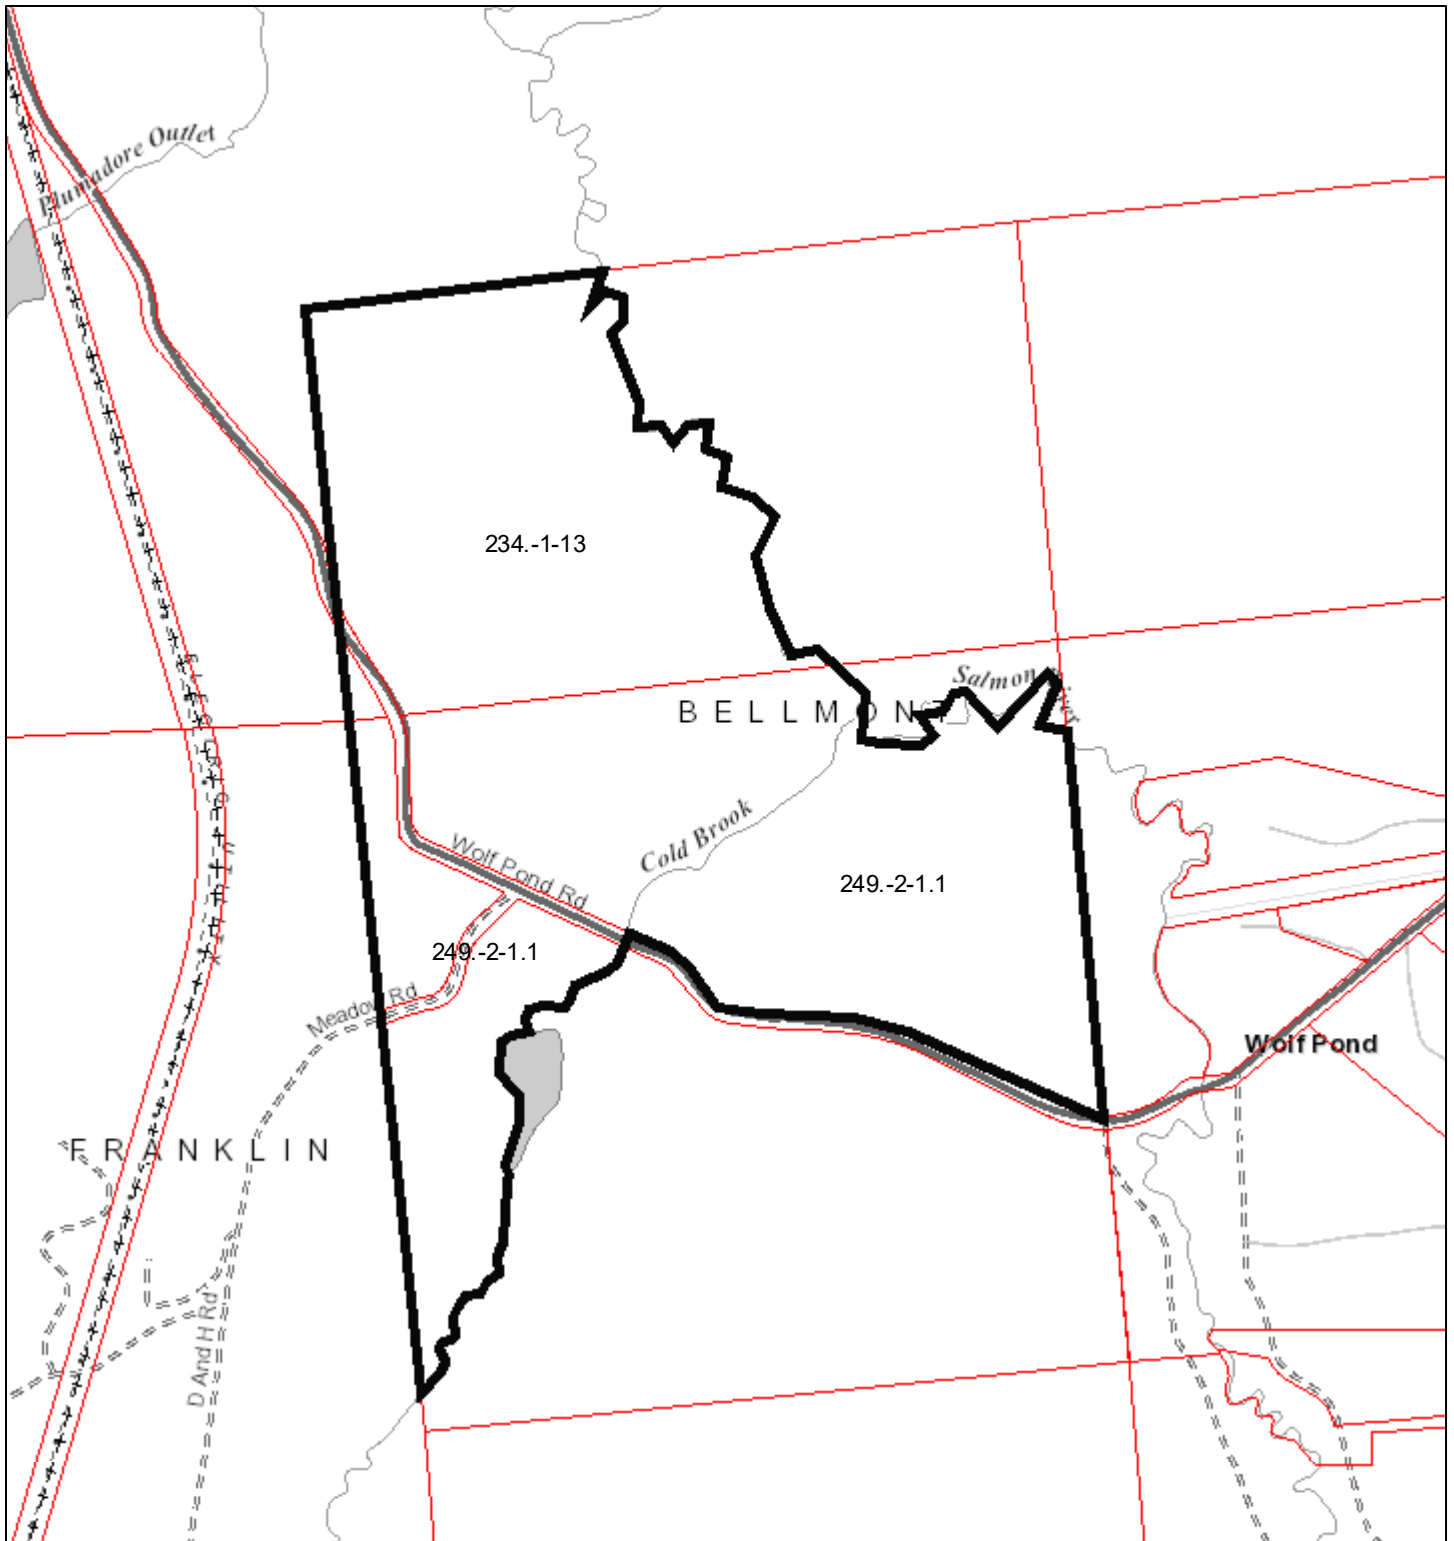

Project Site for APA Project 2024-0226

8/20/2024, 12:52:07 PM This is advisory only, not to be used to confirm exact boundary location or for determining Agency jurisdiction.

1:12,000

Coordinate System: WGS 1984 Web Mercator Auxiliary Sphere