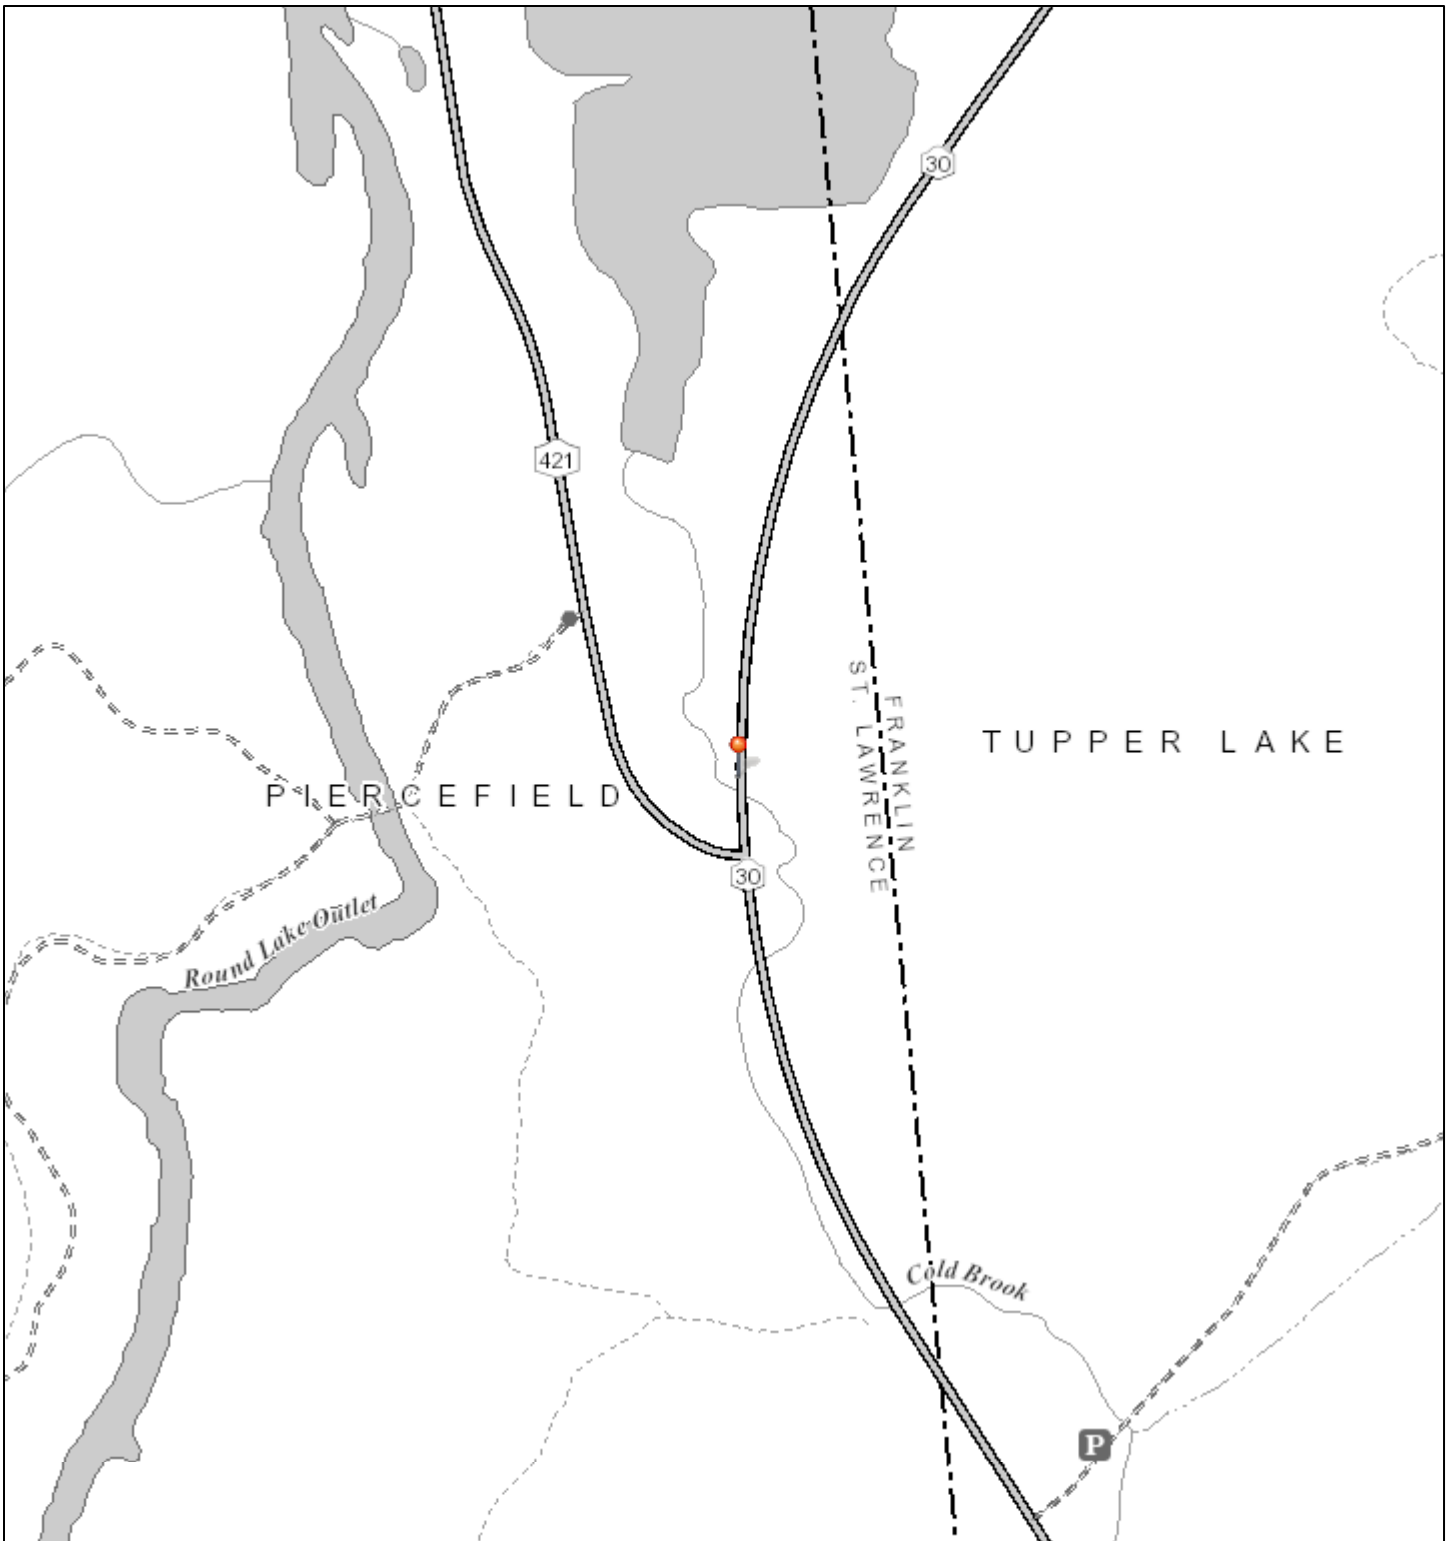

P2024-0241 Project Location

8/29/2024, 2:00:46 PM

This is advisory only, not to be used to confirm exact boundary location or for determining Agency jurisdiction.

1:9,028

 Park Boundary
Blueline

Coordinate System: WGS 1984 Web Mercator Auxiliary Sphere