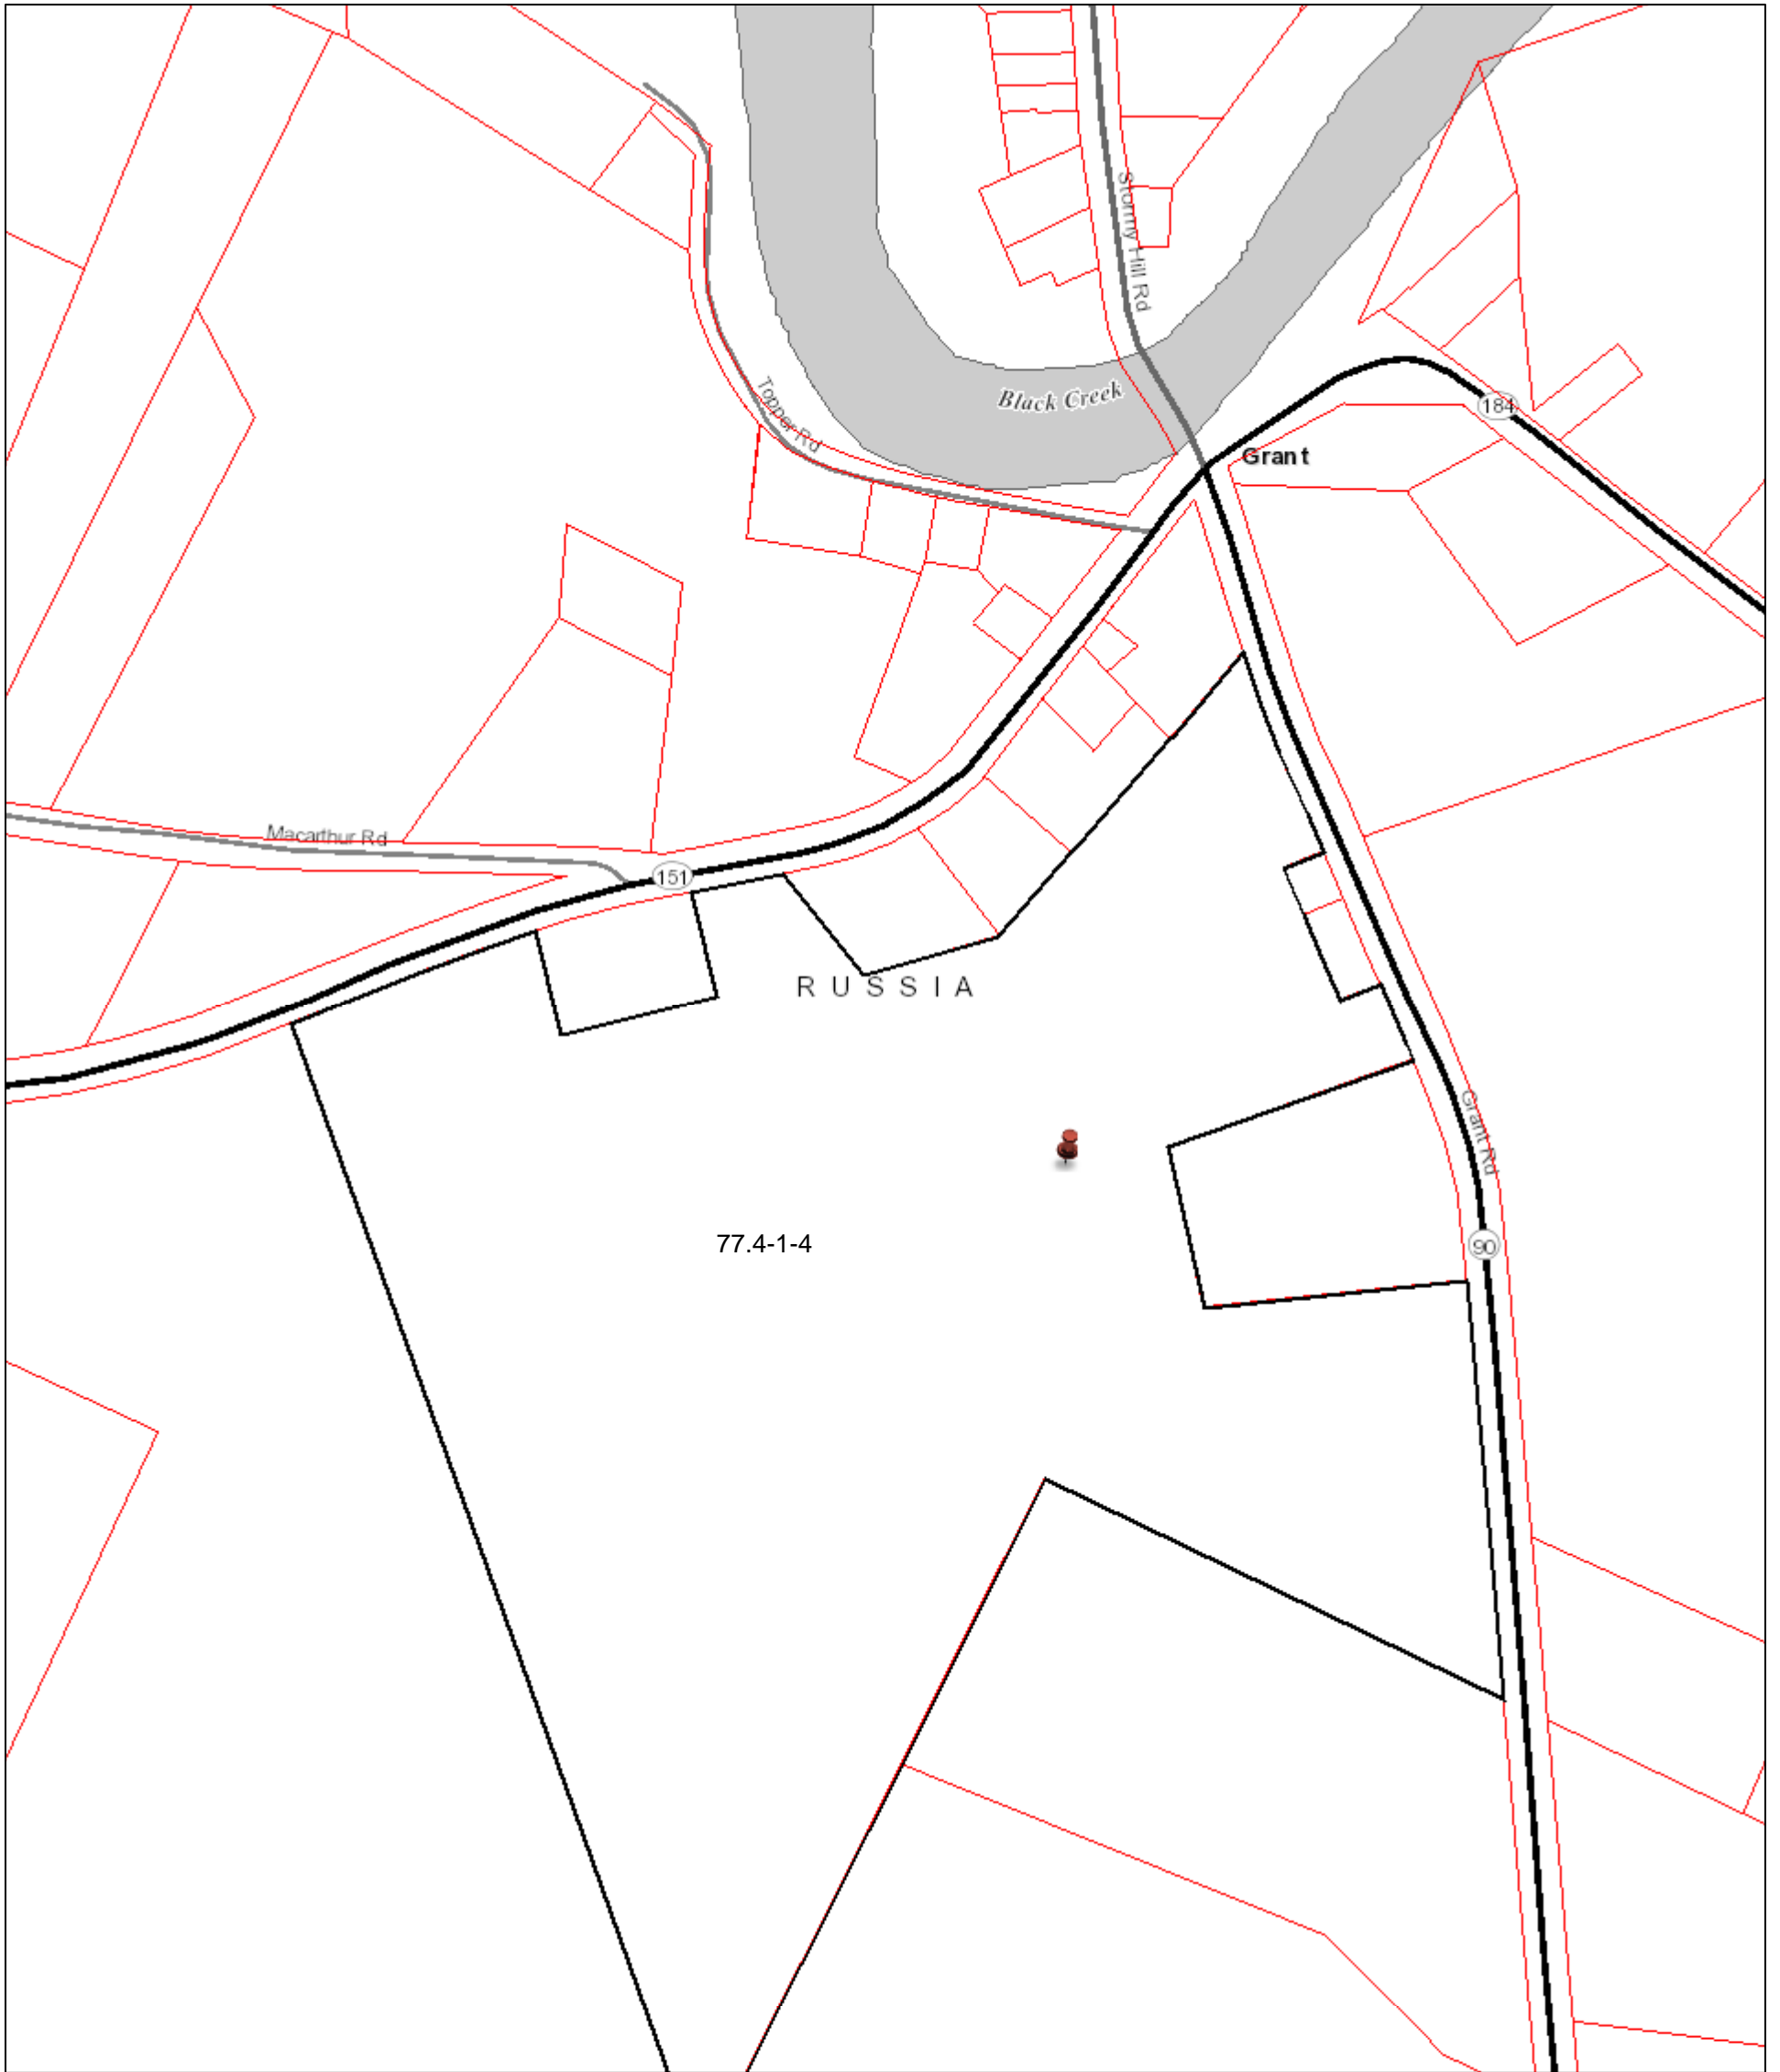

P2024-0294-Location Map

10/23/2024, 9:45:16 AM

- Temp Highlight Parcel(s)
- Parcels 2022
- Park Boundary Blueline

NYS Adirondack Park Agency