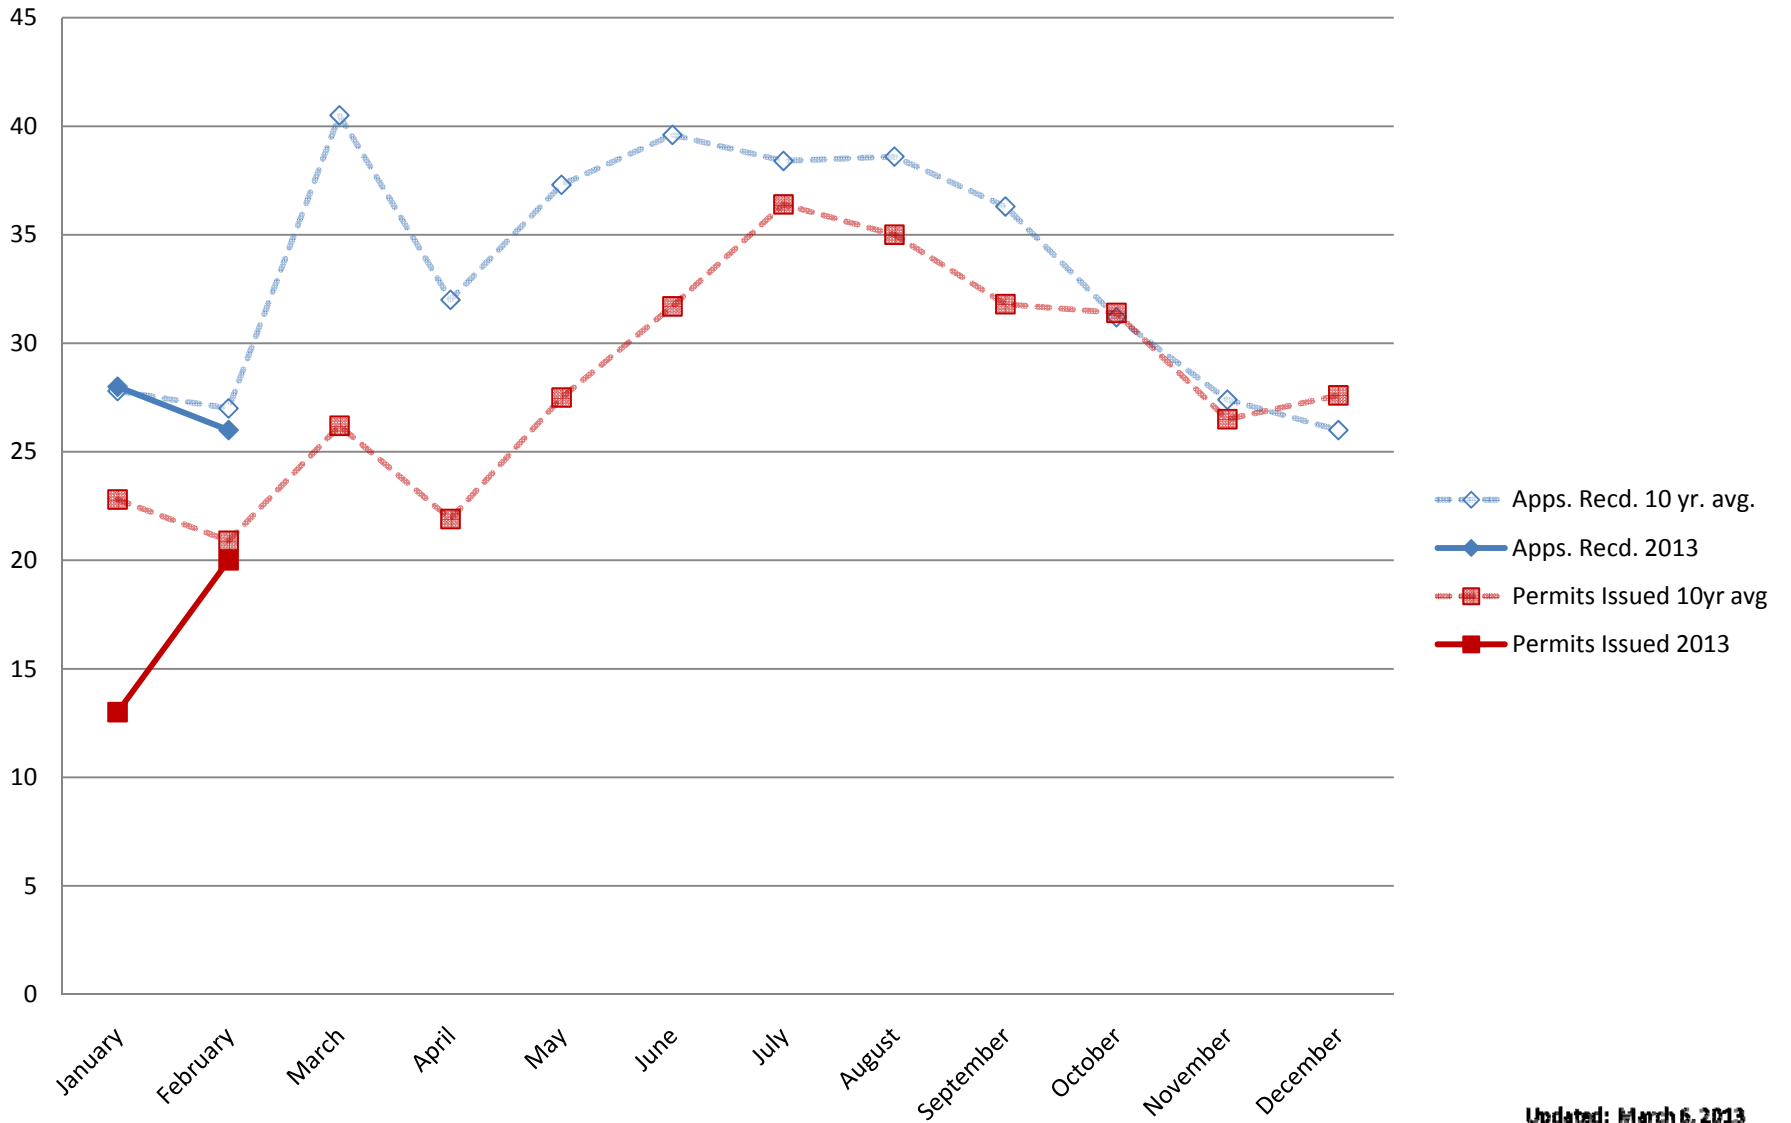

Report for February 2013
Applications Received and Permits Issued by Month

Updated: March 6, 2013

Report for February 2013
Applications Received and Permits Issued by Year

Note (1): 2013 values are year-to-date totals through February 28, 2013. The 2013 value will increase as the year progresses.