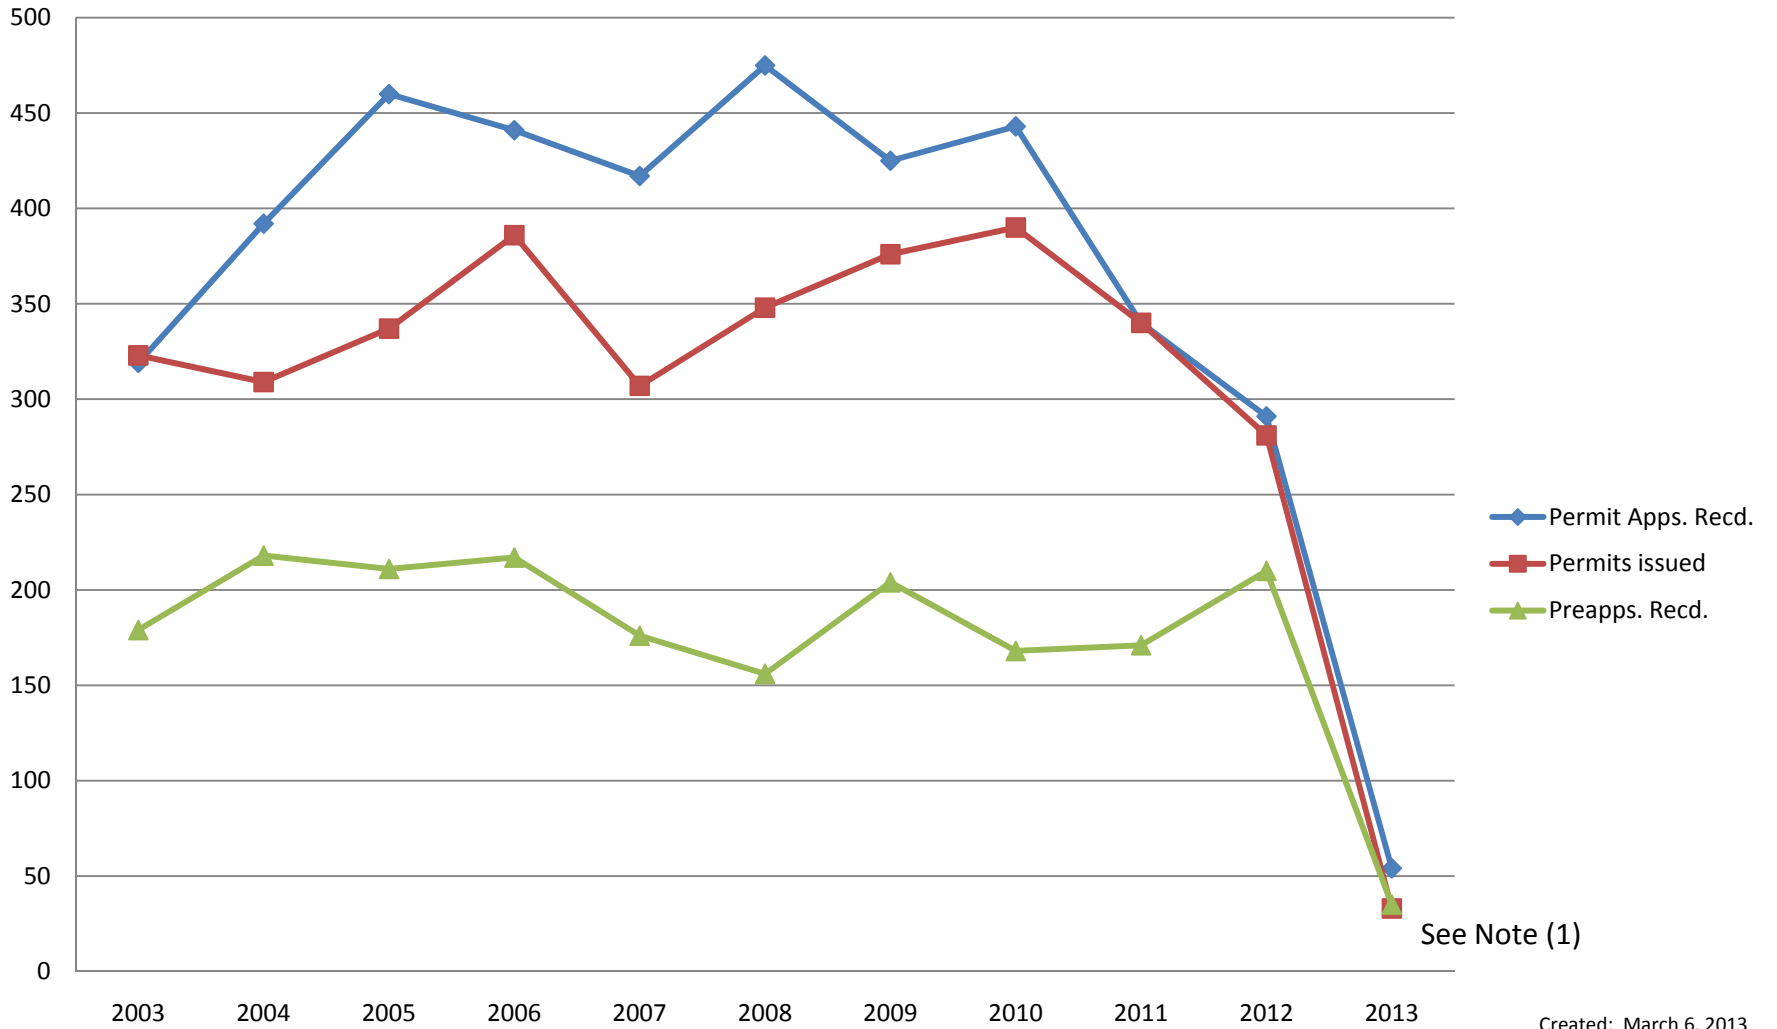

Report for February 2013
Applications Received and Permits Issued by Month

Updated: March 6, 2013

Report for February 2013
Applications Received and Permits Issued by Year

Note (1): 2013 values are year-to-date totals through February 28, 2013. The 2013 value will increase as the year progresses.