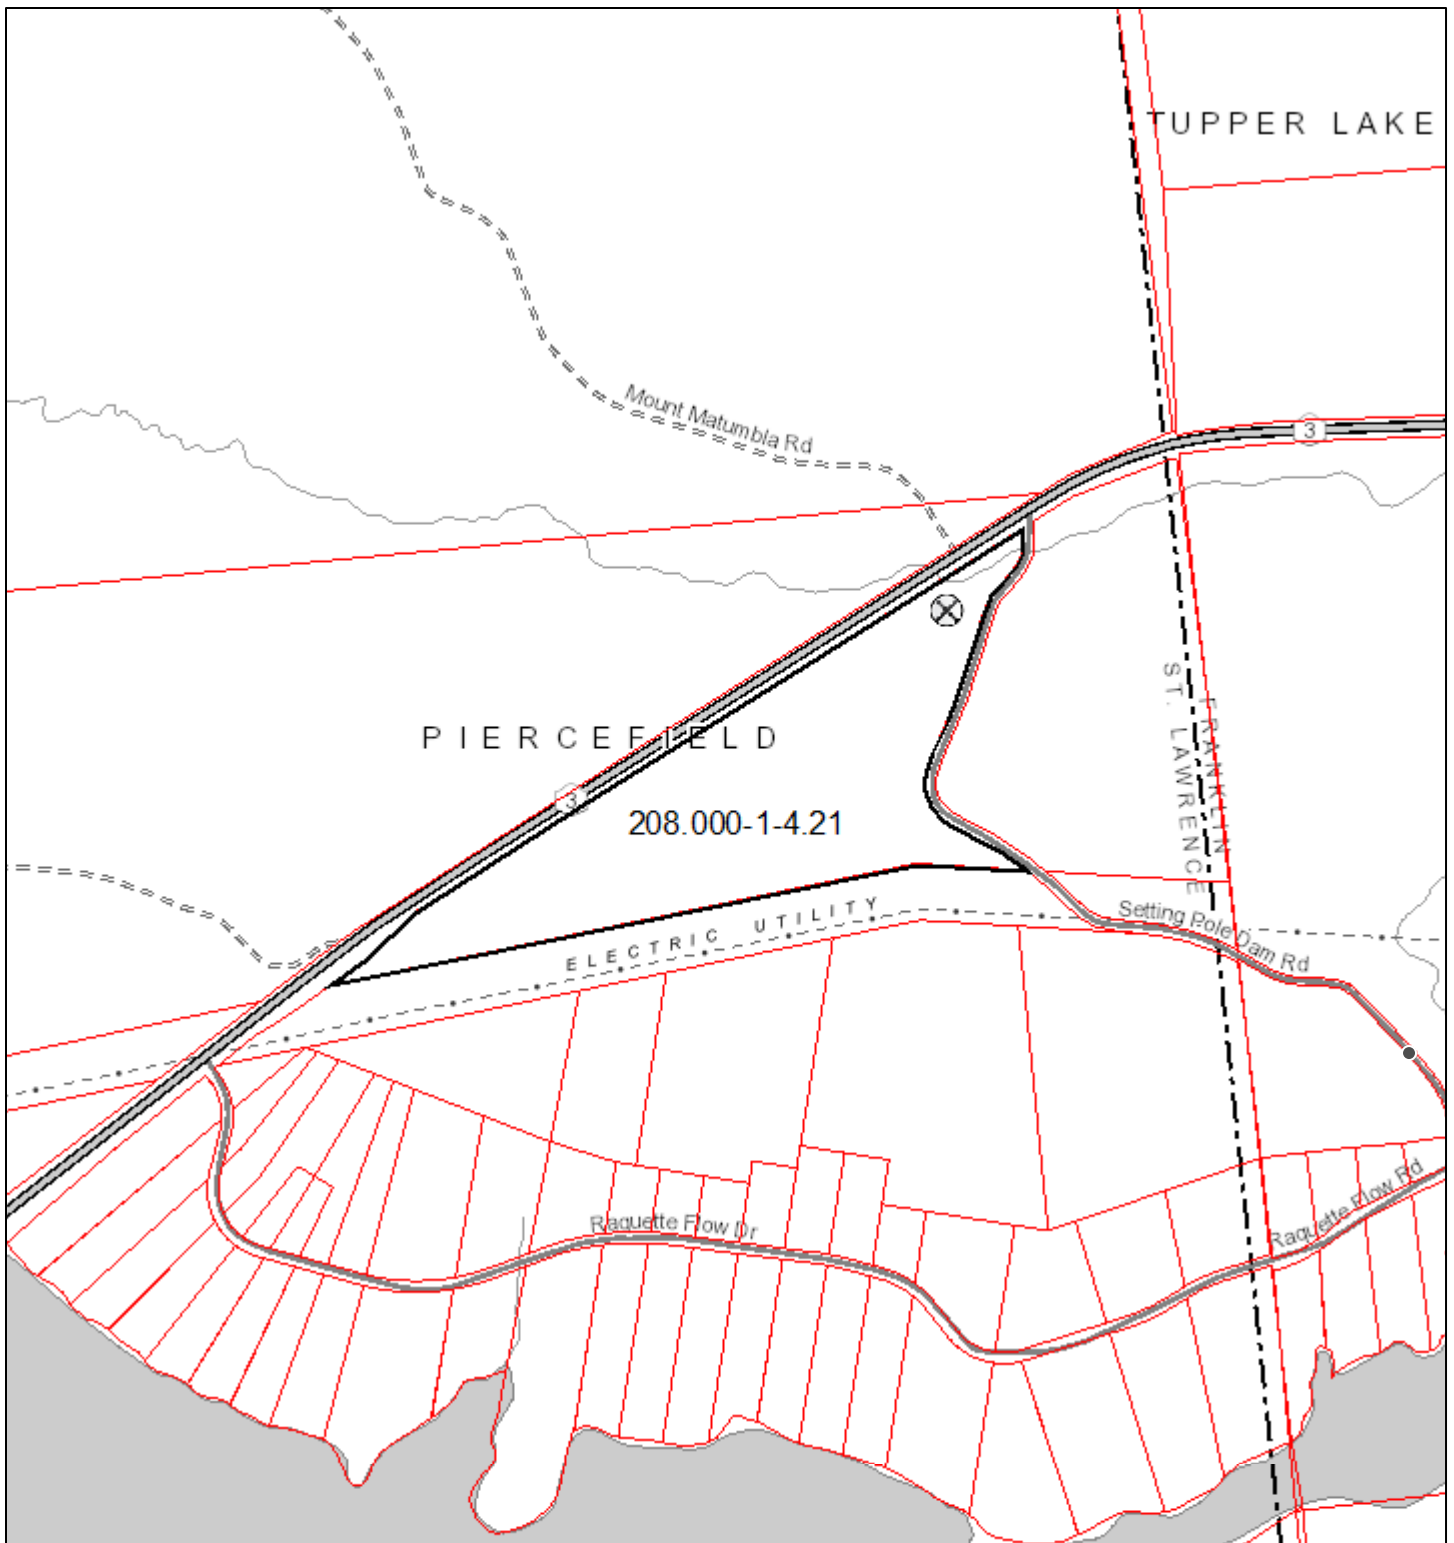

Project Site for APA Project 2025-0143

6/27/2025, 1:43:55 PM This is advisory only, not to be used to confirm exact boundary location or for determining Agency jurisdiction.

1:14,328

Coordinate System: WGS 1984 Web Mercator Auxiliary Sphere