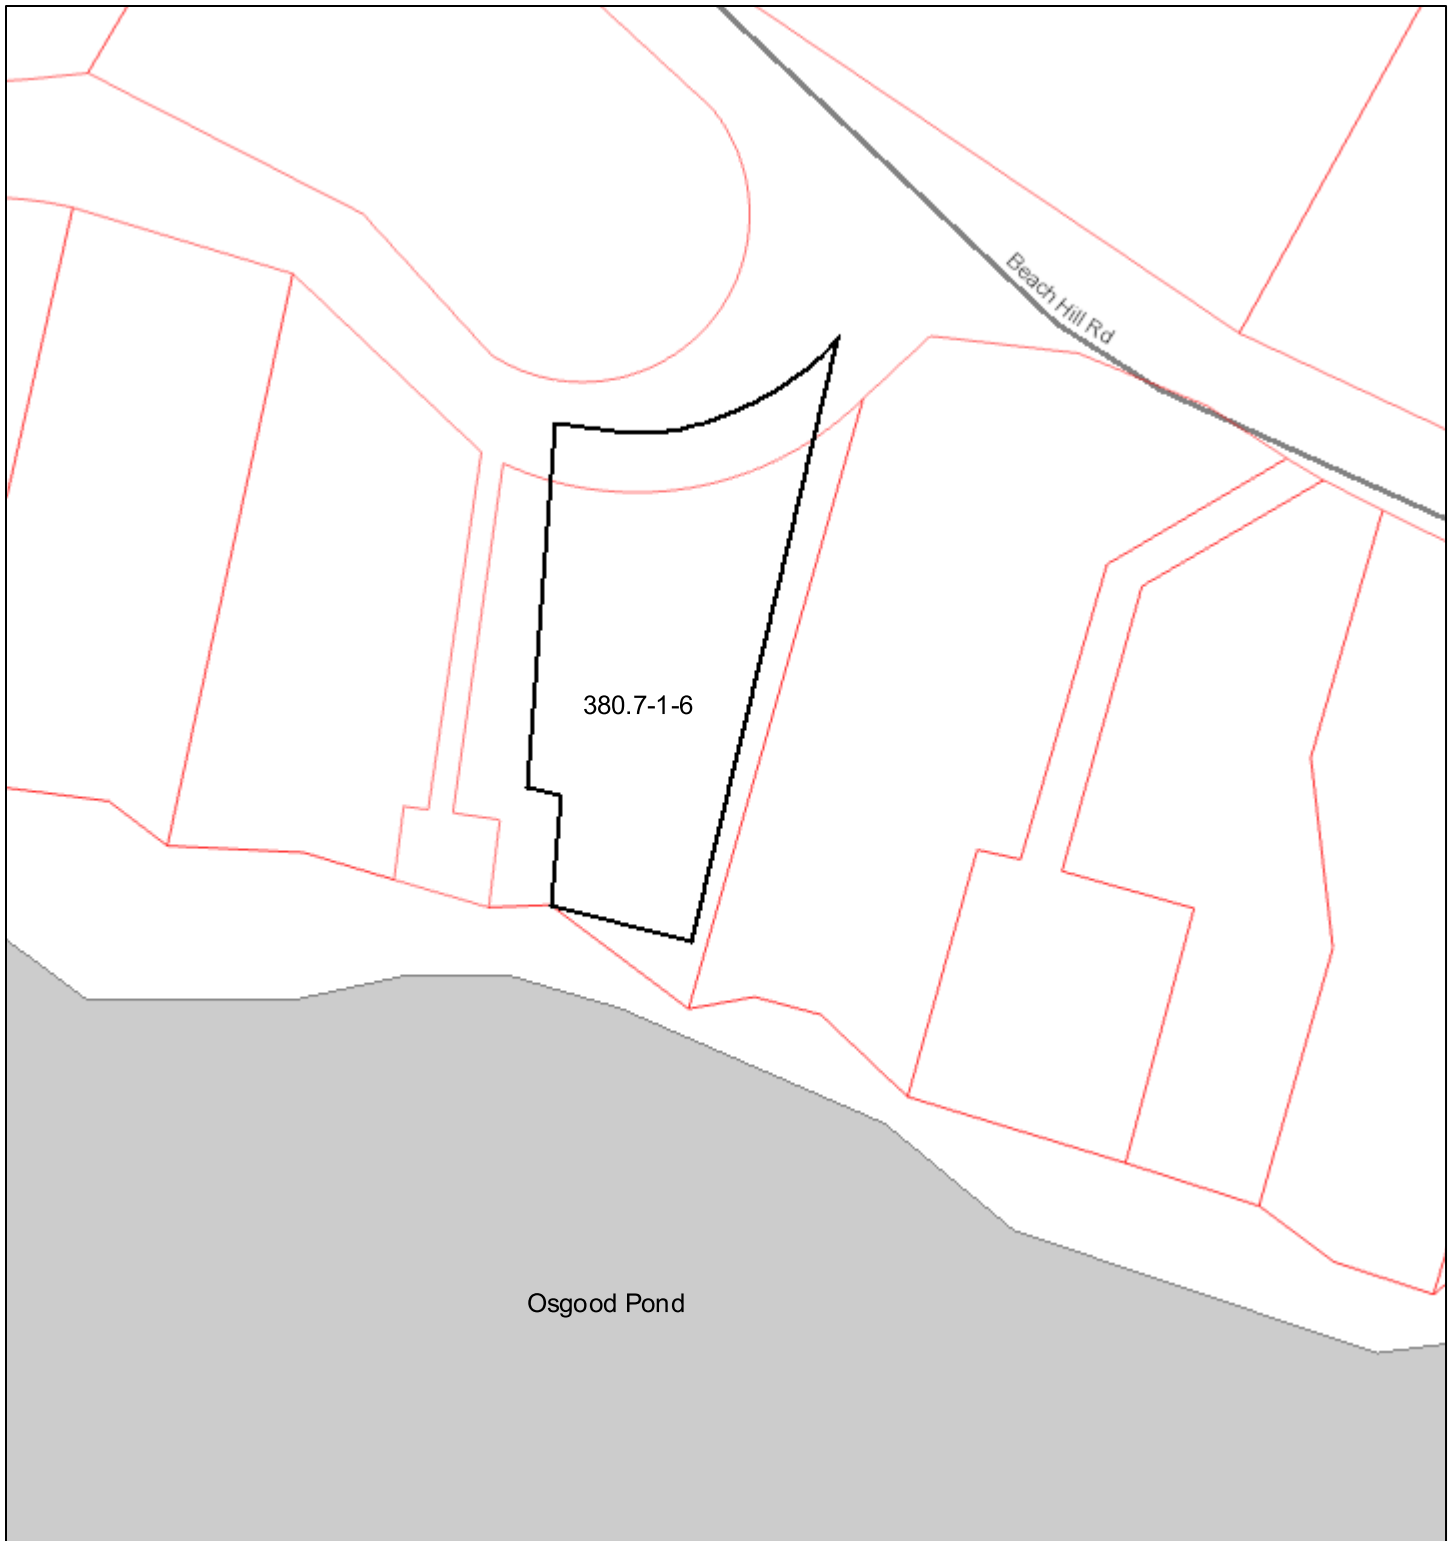

# P2025-0220 Project Location Map

9/12/2025, 2:00:11 PM

This is advisory only, not to be used to confirm exact boundary location or for determining Agency jurisdiction.

1:829

- Temp Highlight Parcel(s)
- Parcels 2024
- Park Boundary Blueline

Coordinate System: WGS 1984 Web Mercator Auxiliary Sphere

NYS Adirondack Park Agency