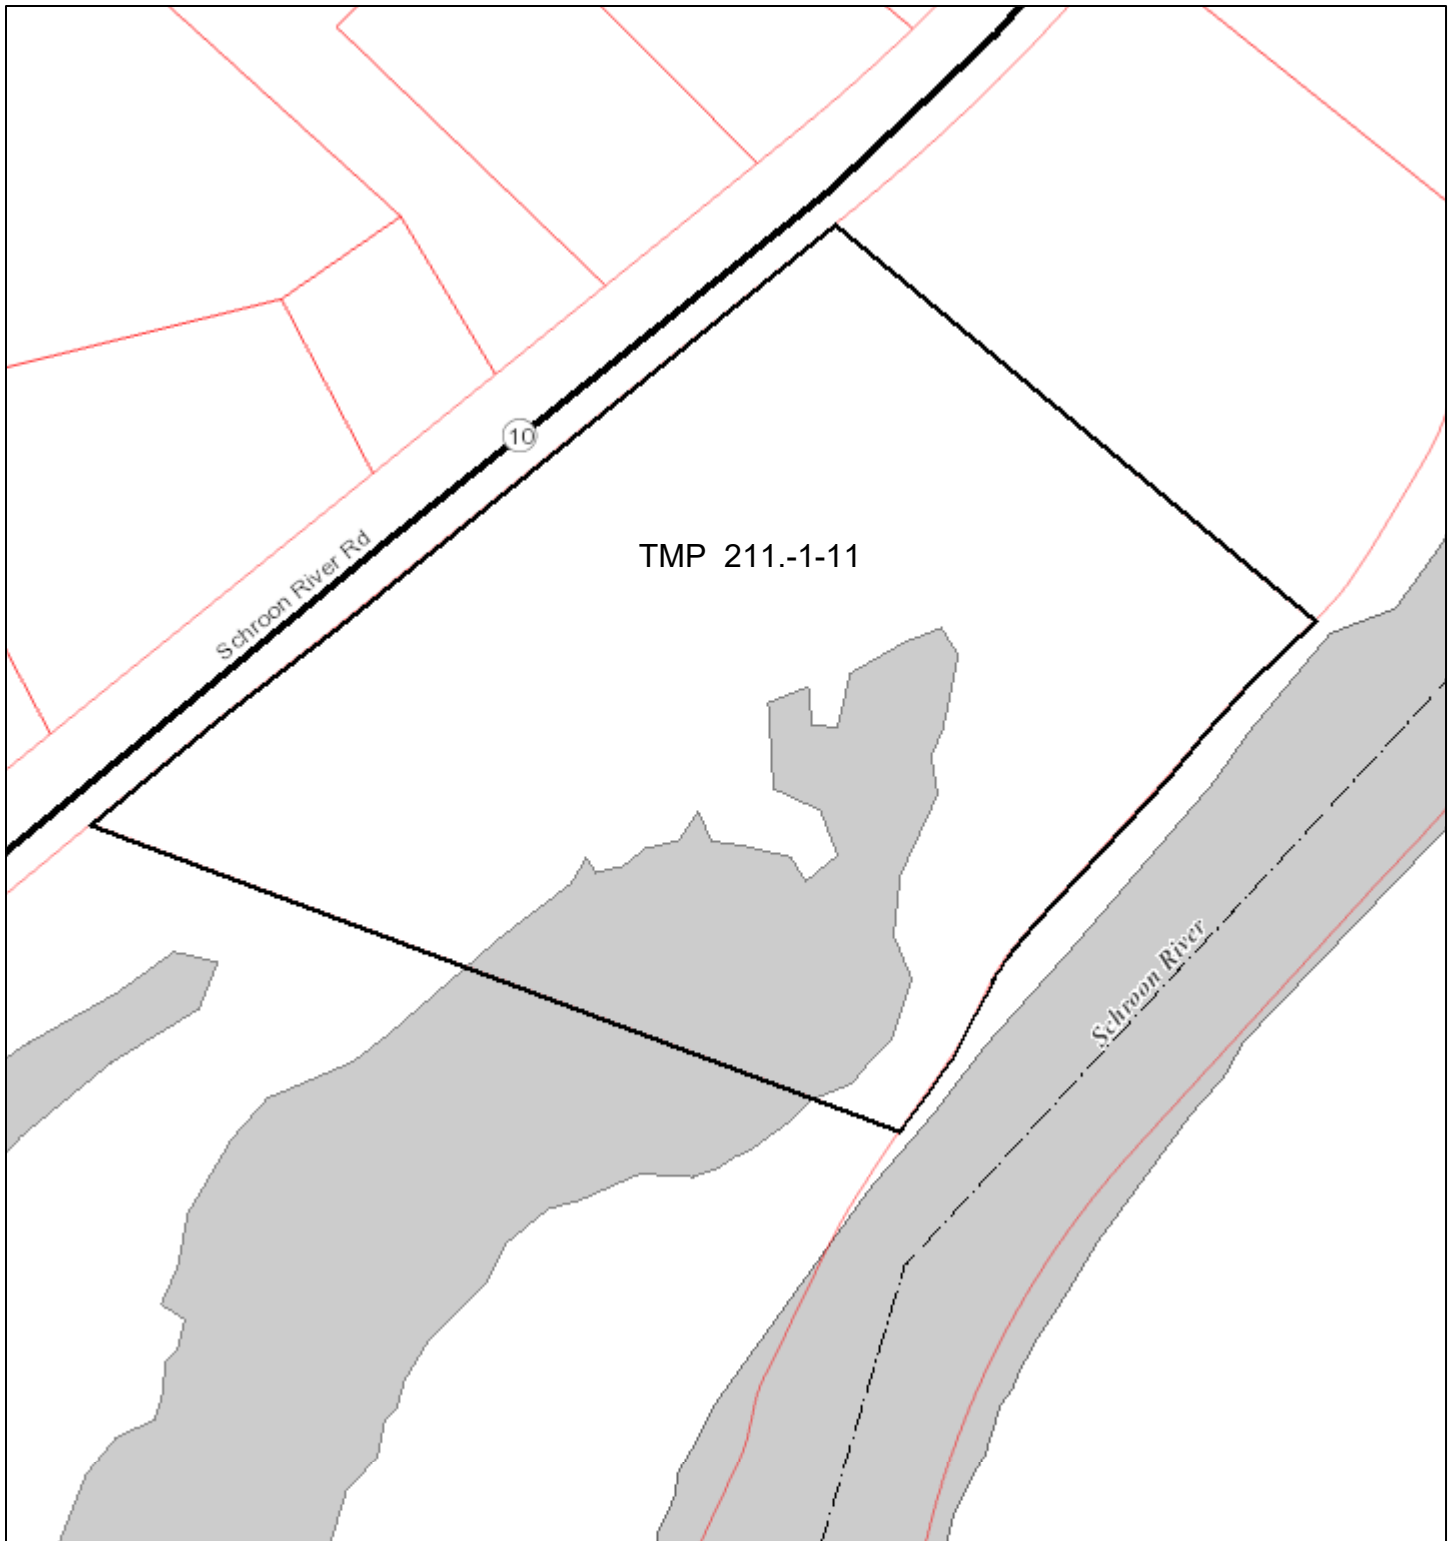

P2025-0274 Location Map

11/6/2025, 9:00:04 AM

This is advisory only, not to be used to confirm exact boundary location or for determining Agency jurisdiction.

1:1,650

- APA Project Review Sites _Query result
- Parcels 2024
- Park Boundary Blueline

Coordinate System: WGS 1984 Web Mercator Auxiliary Sphere

NYS Adirondack Park Agency