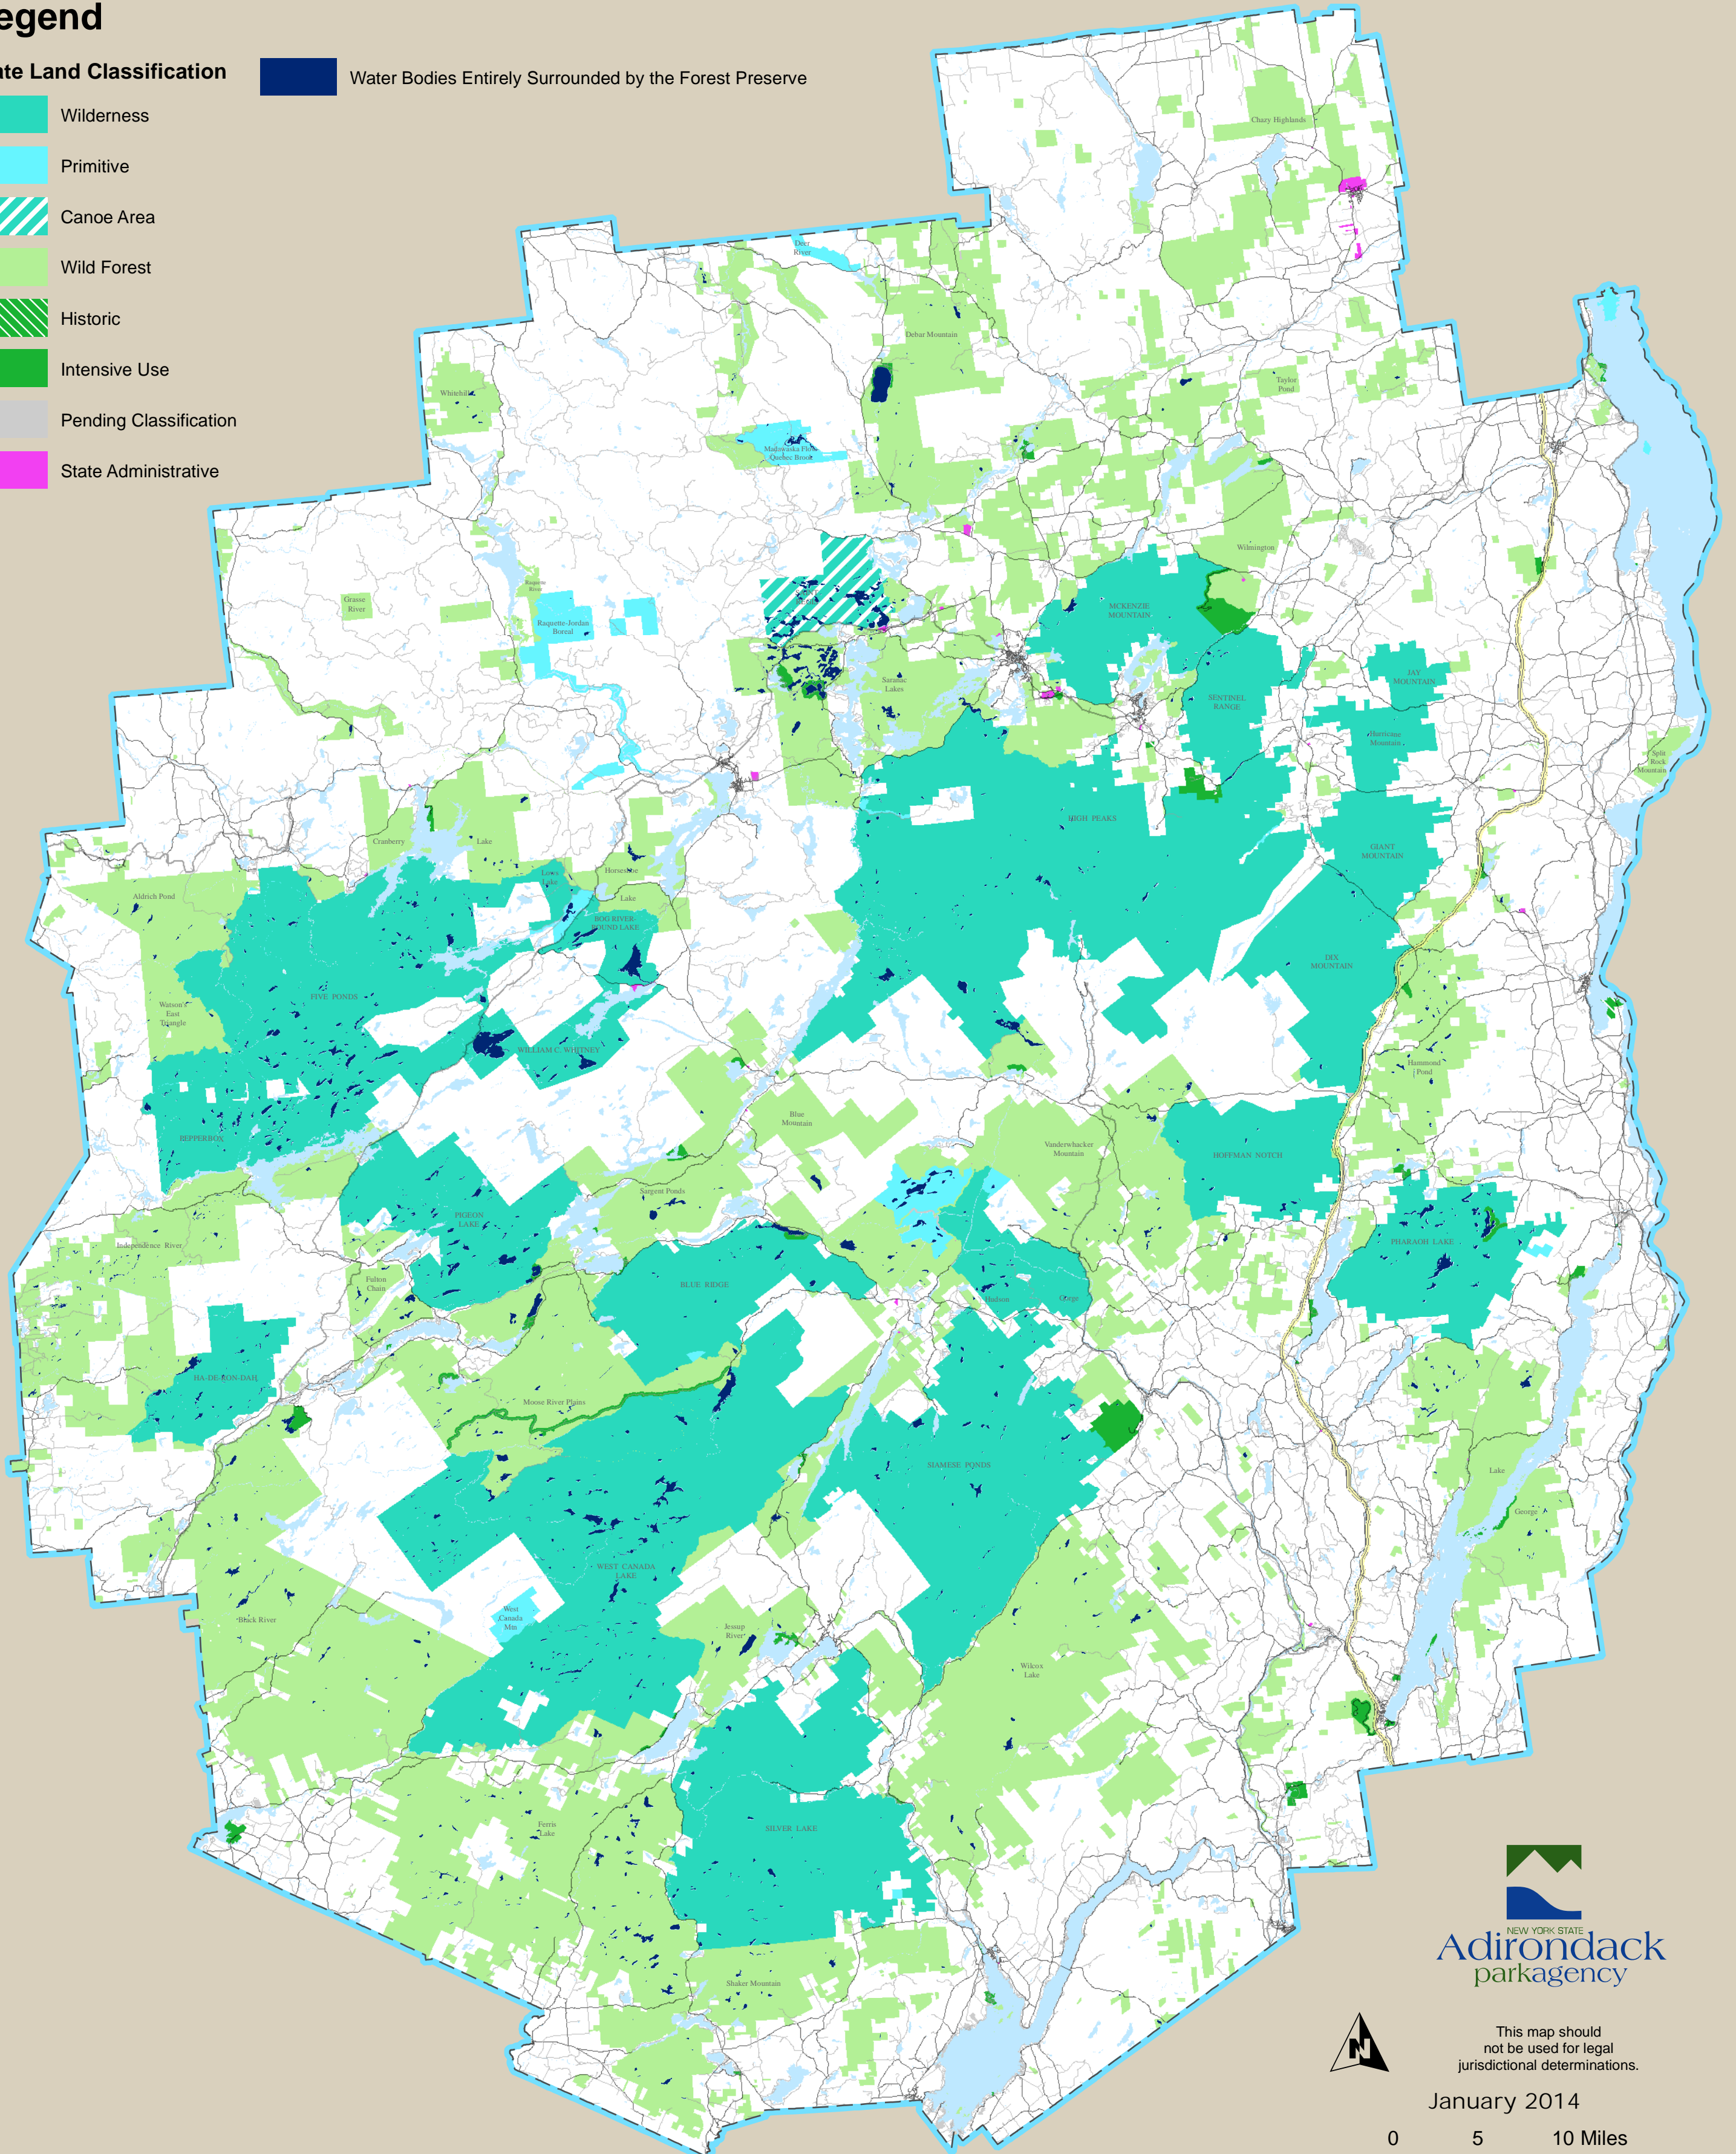

Lakes and Ponds Entirely Surrounded by Forest Preserve

Legend

State Land Classification  Water Bodies Entirely Surrounded by the Forest Preserve

-  Wilderness
-  Primitive
-  Canoe Area
-  Wild Forest
-  Historic
-  Intensive Use
-  Pending Classification
-  State Administrative

This map should not be used for legal jurisdictional determinations.

January 2014

0 5 10 Miles

Mapping accuracy based on 1:24,000 scale.