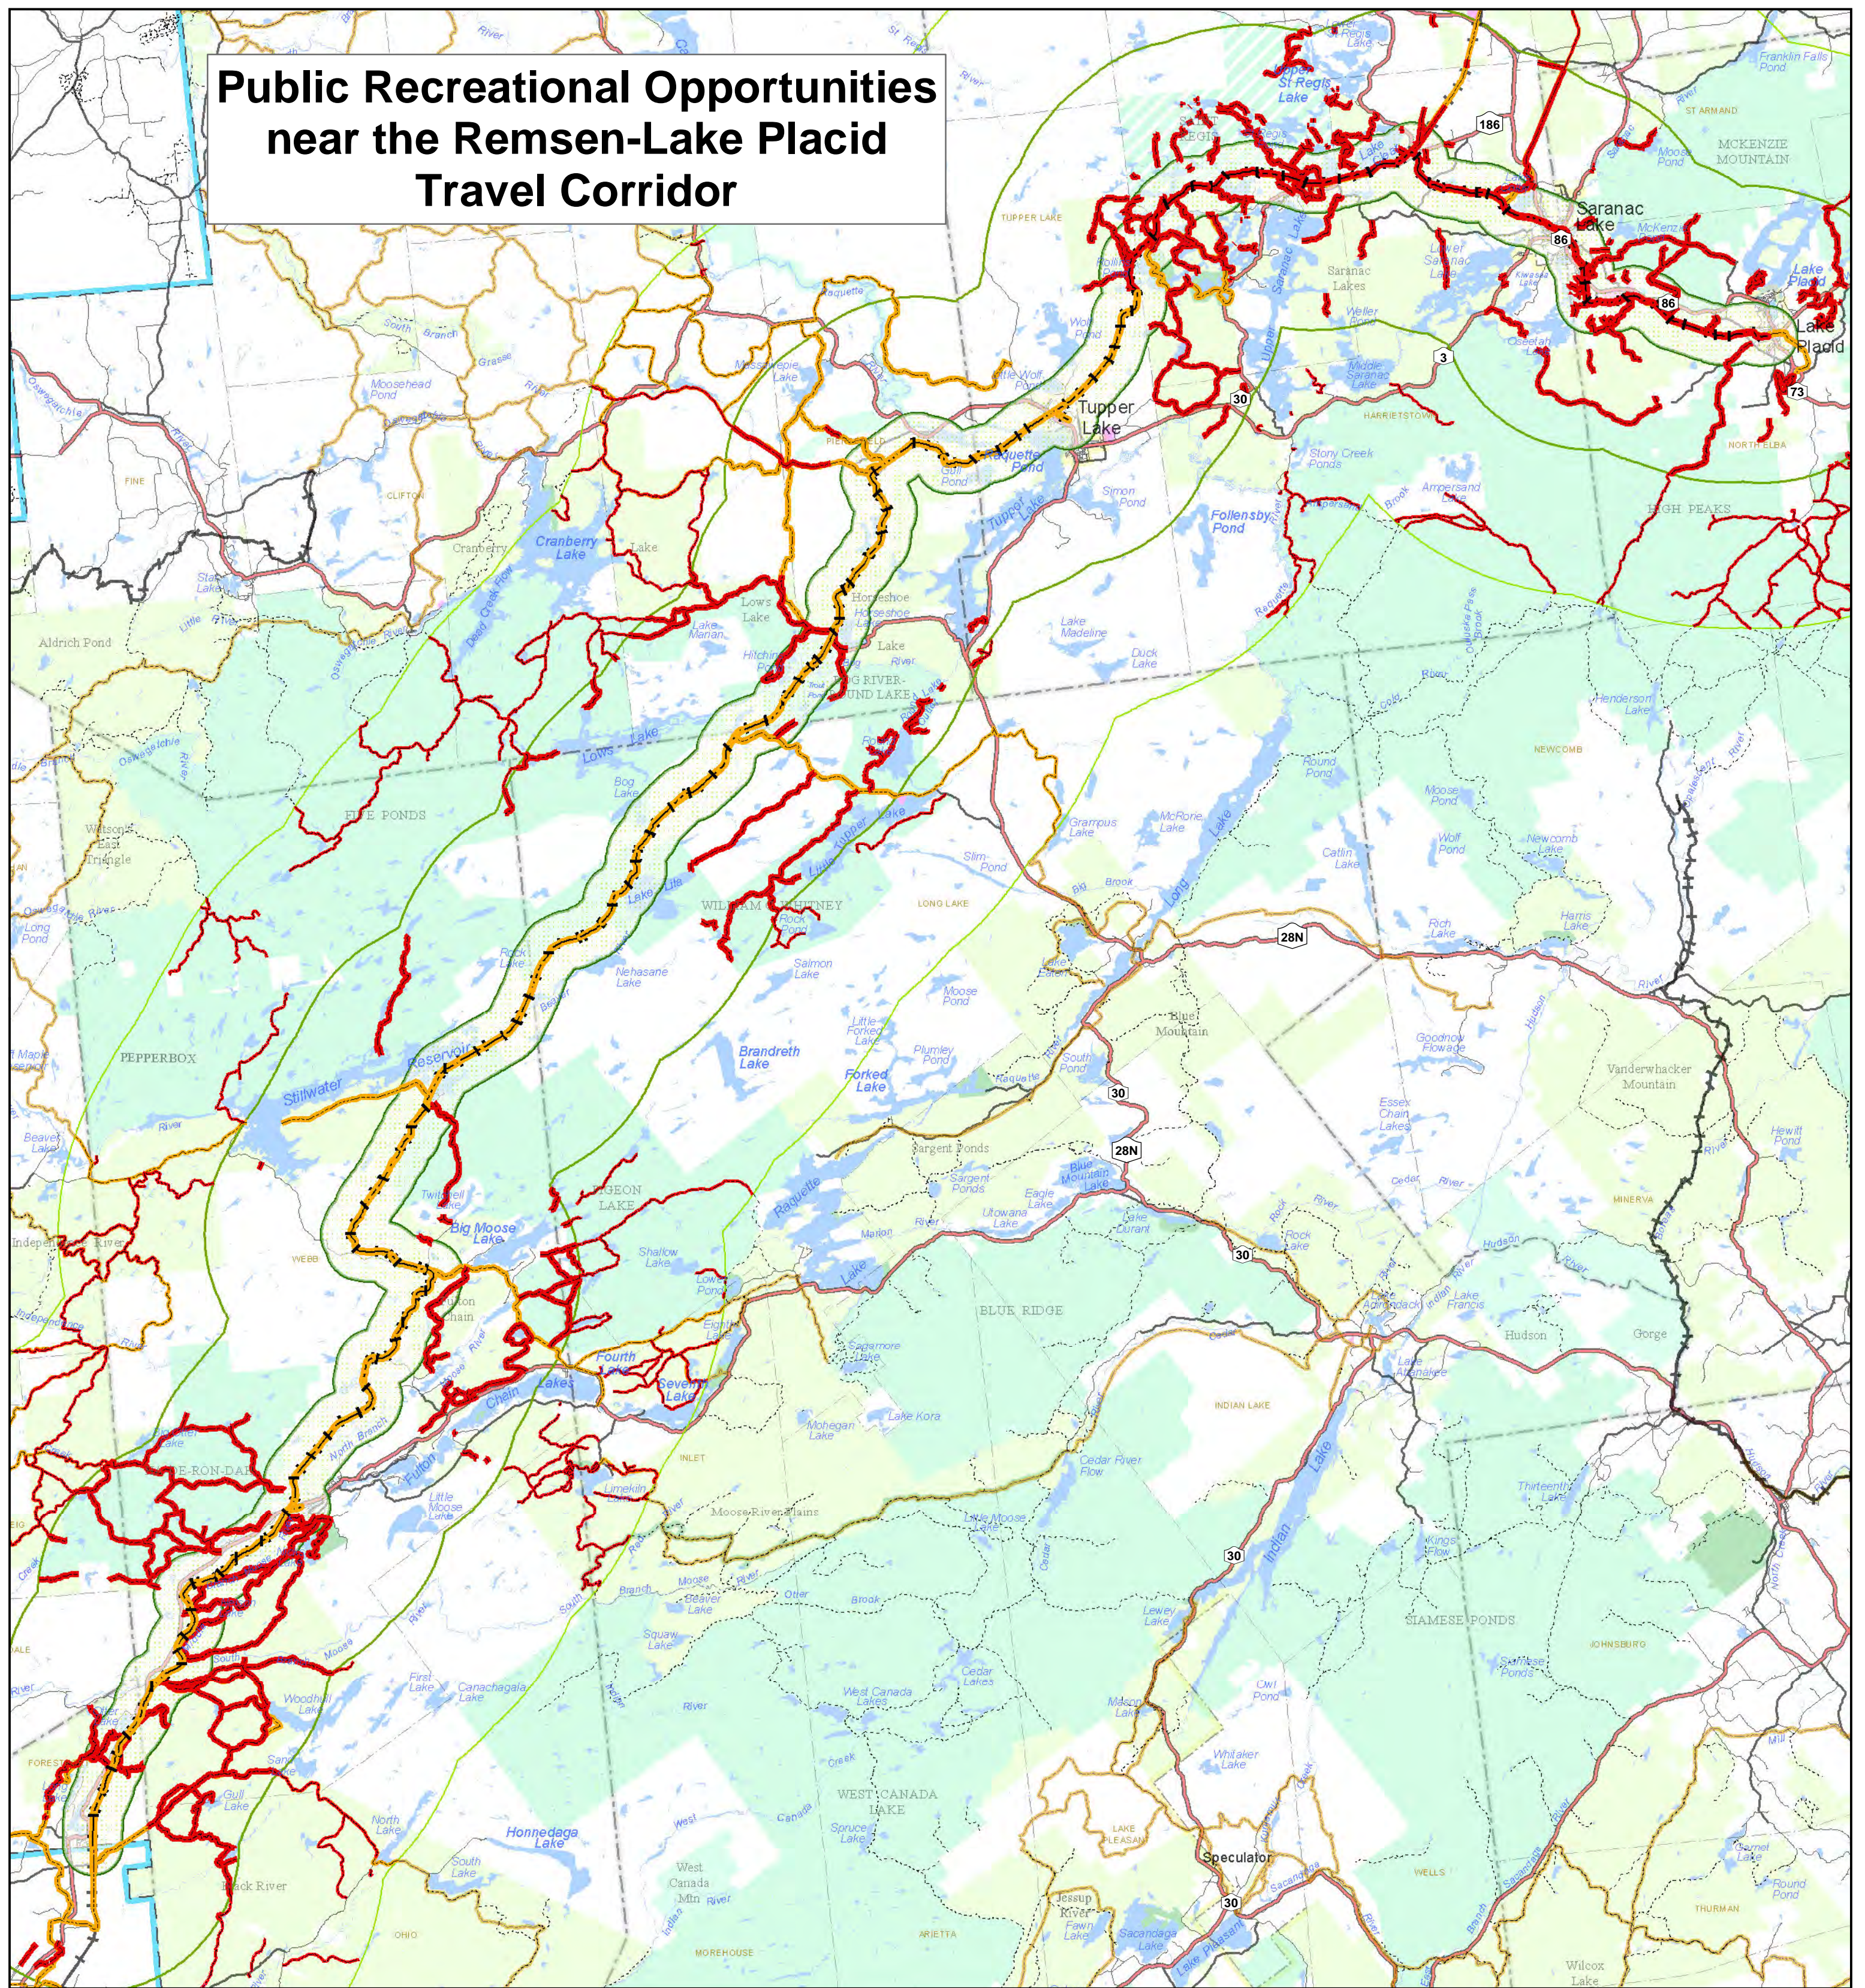

Public Recreational Opportunities near the Remsen-Lake Placid Travel Corridor

Legend

- NYS DEC Roads and Trails Within 1 Mile of Travel Corridor
- NYS DEC Roads and Trails Within 5 Miles of Travel Corridor
- NYS DEC Roads and Trails Within 10 Miles of Travel Corridor
- NYS OPRHP Funded Snowmobile Trails Within 1 Mile of Travel Corridor
- NYS OPRHP Funded Snowmobile Trails Within 5 Miles of Travel Corridor
- NYS OPRHP Funded Snowmobile Trails
- Remsen-Lake Placid Travel Corridor
- One Mile Buffer of the Remsen Lake Placid Travel Corridor
- Five Mile Buffer of the Remsen Lake Placid Travel Corridor
- Ten Mile Buffer of the Remsen Lake Placid Travel Corridor

NYS APA State Land Classification

- Wilderness
- Canoe Area
- Primitive
- Wild Forest
- Intensive Use
- Historic
- State Administrative
- Pending Classification

Date Saved: 5/2/2013
This map should not be used for legal jurisdictional determinations. Contact the APA at 518-891-4050