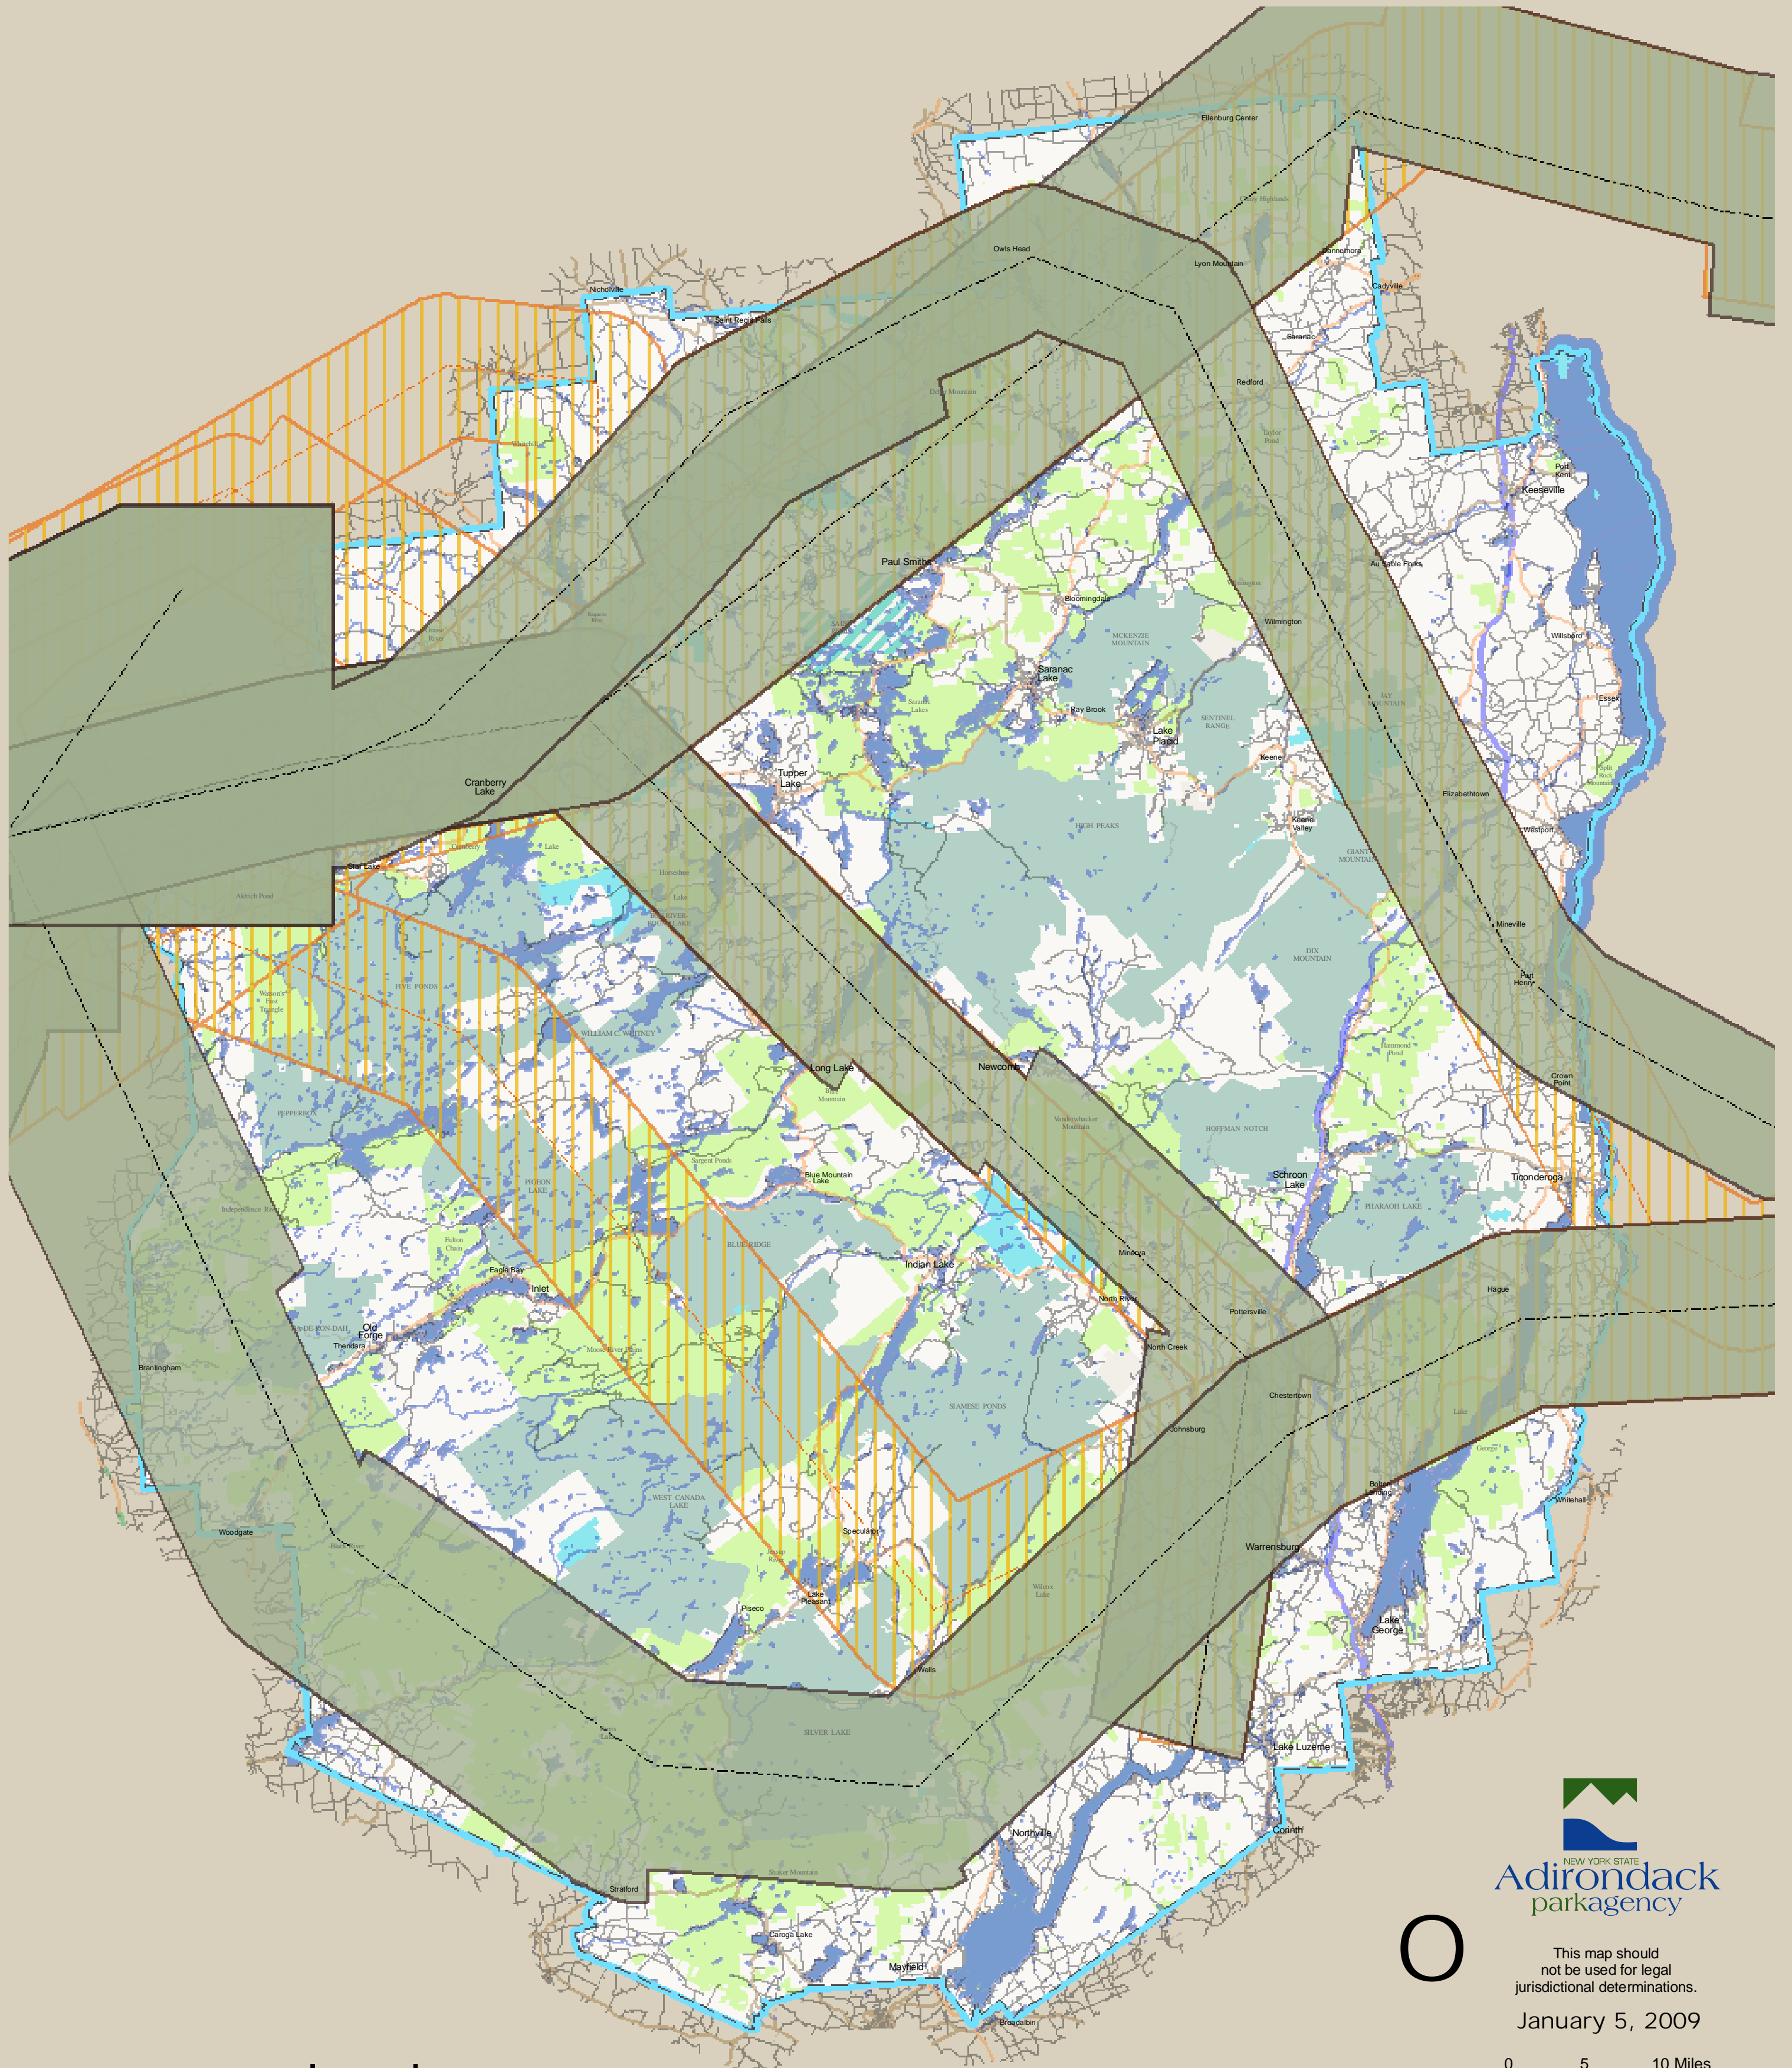

Military Training Routes

Legend

- | | | | | | |
|---|--|---|-------------------|---|--------------------|
|  | Proposed Military Training Routes |  | Wilderness |  | Canoe Area |
|  | Existing Military Training Routes |  | Primitive |  | Wild Forest |

This map should not be used for legal jurisdictional determinations.
January 5, 2009

0 5 10 Miles